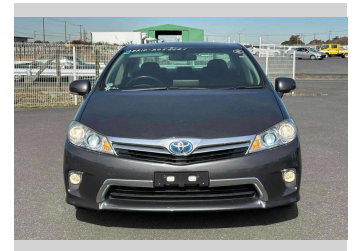

2012 Toyota Sai S

Purchase Price

\$11,280

Includes GST
Excludes on-road costs of \$595

Finance may be available on this vehicle. Ask one of our friendly staff for more information.

Gain peace of mind with Mechanical Breakdown Insurance. **Ask us how.**

Body Style

4 door, Sedan

Odometer

61,174 km

Engine

2400 cc, Hybrid

Fuel Type

Hybrid

Transmission

Automatic, 2WD

Wheels

-

VIN

-

Interior

Gray