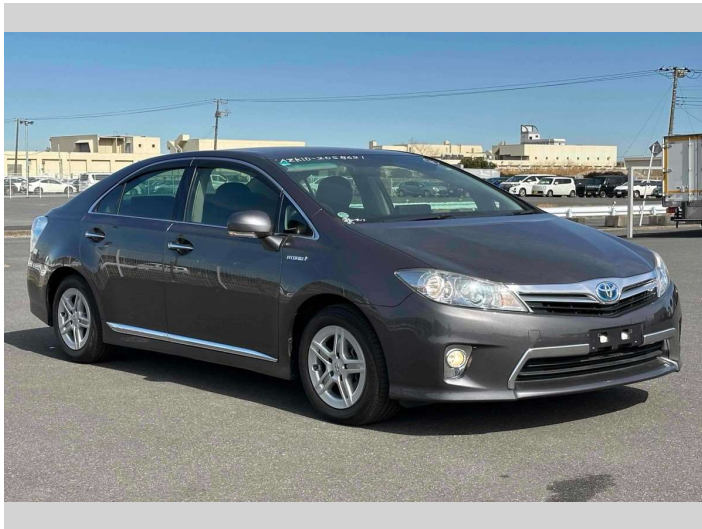

2012 Toyota Sai S

Purchase Price

\$11,280

Includes GST
Excludes on-road costs of \$595

Finance may be available on this vehicle. Ask one of our friendly staff for more information.

Gain peace of mind with Mechanical Breakdown Insurance. **Ask us how.**

Body Style

4 door, Sedan

Odometer

61,174 km

Engine

2400 cc, Hybrid

Fuel Type

Hybrid

Transmission

Automatic, 2WD

Wheels

-

VIN

-

Interior

Gray