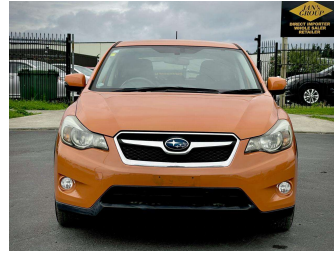

# 2014 Subaru XV

**Purchase Price**

Body Style  
**5 door, SUV / 4x4**

Odometer  
**100,135 km**

Engine  
**2000 cc**

Fuel Type  
**Petrol**

Transmission  
**Automatic, 4WD**

Wheels  
-

VIN  
**7AT0GF1XX23074311**

Interior  
**Gray**