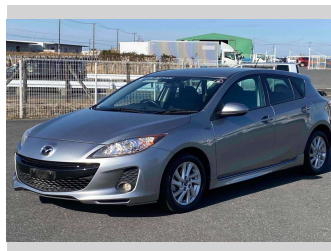

2013 Mazda Axela Sport 15S

Purchase Price **POA**
Includes GST
 Excludes on-road costs of \$595

Finance may be available on this vehicle. Ask one of our friendly staff for more information.

Gain peace of mind with Mechanical Breakdown Insurance. **Ask us how.**

- Top features**
- » ABS Brakes
 - » Air Conditioning
 - » Electric Windows
 - » Power Steering
 - » Spoiler

Body Style
5 door, Hatchback

Odometer
80,936 km

Engine
1500 cc

Fuel Type
Petrol

Transmission
Automatic, 2WD

Wheels
 -

VIN
 -

Interior
Gray

Safety
 -

Reg No.
 -

Ext Colour
Silver

History
 -

Seats
5 seats