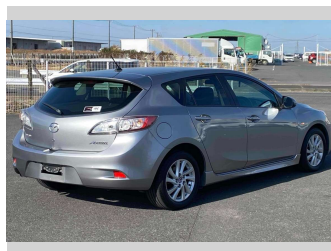

2013 Mazda Axela Sport 15S

Purchase Price **POA**
Includes GST
 Excludes on-road costs of \$595

Finance may be available on this vehicle. Ask one of our friendly staff for more information.

Gain peace of mind with Mechanical Breakdown Insurance. **Ask us how.**

- Top features**
- » ABS Brakes
 - » Air Conditioning
 - » Electric Windows
 - » Power Steering
 - » Spoiler

Body Style
5 door, Hatchback

Odometer
80,936 km

Engine
1500 cc

Fuel Type
Petrol

Transmission
Automatic, 2WD

Wheels
 -

VIN
 -

Interior
Gray

Safety
 -

Reg No.
 -

Ext Colour
Silver

History
 -

Seats
5 seats