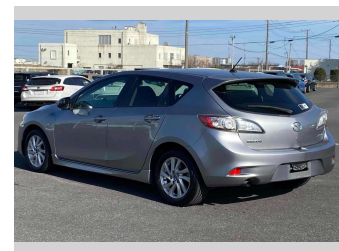

2013 Mazda Axela Sport 15S

Purchase Price **POA**
Includes GST
 Excludes on-road costs of \$595

Finance may be available on this vehicle. Ask one of our friendly staff for more information.

Gain peace of mind with Mechanical Breakdown Insurance. **Ask us how.**

- Top features**
- » ABS Brakes
 - » Air Conditioning
 - » Electric Windows
 - » Power Steering
 - » Spoiler

Body Style
5 door, Hatchback

Odometer
80,936 km

Engine
1500 cc

Fuel Type
Petrol

Transmission
Automatic, 2WD

Wheels
 -

VIN
 -

Interior
Gray

Safety
 -

Reg No.
 -

Ext Colour
Silver

History
 -

Seats
5 seats