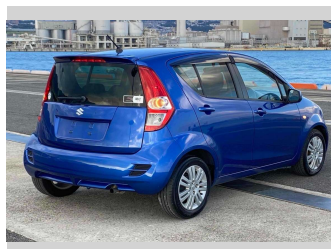

2014 Suzuki Splash

Purchase Price **POA**

Includes GST
Excludes on-road costs of \$595

Finance may be available on this vehicle. Ask one of our friendly staff for more information.

Gain peace of mind with Mechanical Breakdown Insurance. **Ask us how.**

- Top features**
- » ABS Brakes
 - » Air Conditioning
 - » Electric Windows
 - » Fog Lights
 - » Power Steering
 - » Spoiler

Body Style
5 door, Hatchback

Odometer
79,190 km

Engine
1200 cc

Fuel Type
Petrol

Transmission
Automatic, 2WD

Wheels
-

VIN
-

Interior
Gray

Safety
-

Reg No.
-

Ext Colour
Blue

History
-