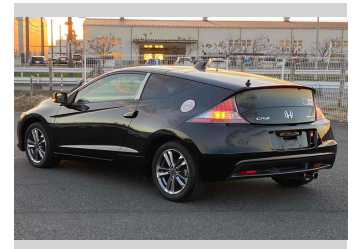

# 2012 Honda CR-Z Alpha

**Purchase Price** **POA**

Includes GST  
Excludes on-road costs of \$595

Finance may be available on this vehicle. Ask one of our friendly staff for more information.

Gain peace of mind with Mechanical Breakdown Insurance. **Ask us how.**

- Top features**
- » ABS Brakes
  - » Air Conditioning
  - » Alloys
  - » Car Stereo
  - » Dark Interior
  - » Electric Windows
  - » Fog Lights
  - » Power Steering
  - » Winker Mirror

Body Style  
**3 door, Hatchback**

Odometer  
**61,631 km**

Engine  
**1490 cc, Hybrid**

Fuel Type  
**Hybrid**

Transmission  
**Automatic, 2WD**

Wheels  
-

VIN  
-

Interior  
**Grey**

Safety  
-