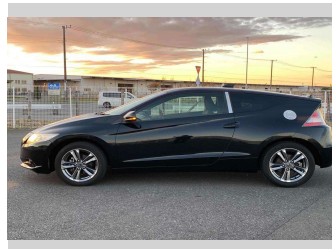

# 2012 Honda CR-Z Alpha

**Purchase Price** **POA**

Includes GST  
Excludes on-road costs of \$595

Finance may be available on this vehicle. Ask one of our friendly staff for more information.

Gain peace of mind with Mechanical Breakdown Insurance. **Ask us how.**

- Top features**
- » ABS Brakes
  - » Air Conditioning
  - » Alloys
  - » Car Stereo
  - » Dark Interior
  - » Electric Windows
  - » Fog Lights
  - » Power Steering
  - » Winker Mirror

Body Style  
**3 door, Hatchback**