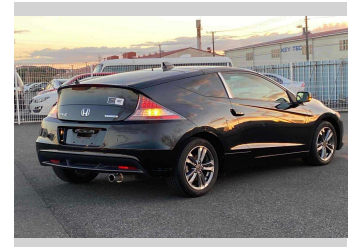

# 2012 Honda CR-Z Alpha

**Purchase Price** **POA**

Includes GST  
Excludes on-road costs of \$595

Finance may be available on this vehicle. Ask one of our friendly staff for more information.

Gain peace of mind with Mechanical Breakdown Insurance. **Ask us how.**

- Top features**
- » ABS Brakes
  - » Air Conditioning
  - » Alloys
  - » Car Stereo
  - » Dark Interior
  - » Electric Windows
  - » Fog Lights
  - » Power Steering
  - » Winker Mirror

Body Style  
**3 door, Hatchback**

Odometer  
**61,631 km**

Engine  
**1490 cc, Hybrid**

Fuel Type  
**Hybrid**

Transmission  
**Automatic, 2WD**

Wheels  
-

VIN  
-

Interior  
**Grey**

Safety  
-