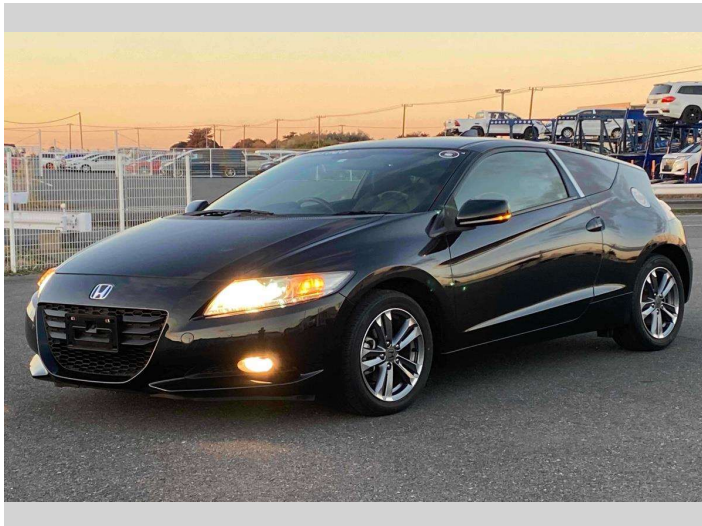

# 2012 Honda CR-Z Alpha

**Purchase Price** **POA**

Includes GST  
Excludes on-road costs of \$595

Finance may be available on this vehicle. Ask one of our friendly staff for more information.

Gain peace of mind with Mechanical Breakdown Insurance. **Ask us how.**

- Top features**
- » ABS Brakes
  - » Air Conditioning
  - » Alloys
  - » Car Stereo
  - » Dark Interior
  - » Electric Windows
  - » Fog Lights
  - » Power Steering
  - » Winker Mirror

Body Style  
**3 door, Hatchback**

Odometer  
**61,631 km**

Engine  
**1490 cc, Hybrid**

Fuel Type  
**Hybrid**

Transmission  
**Automatic, 2WD**

Wheels  
-

VIN  
-

Interior  
**Grey**

Safety  
-

Reg No.  
-

Ext Colour  
**Black**

History  
-

Seats  
**4 seats**

CO2 Emissions  
-

Energy Economy  
-

**Stock ID: 14479**

**JAN JAPAN MOTORS**