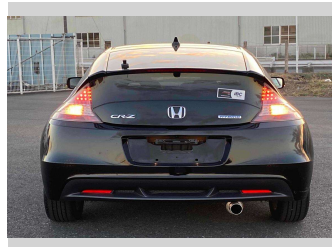

# 2012 Honda CR-Z Alpha

**Purchase Price** **POA**

Includes GST  
Excludes on-road costs of \$595

Finance may be available on this vehicle. Ask one of our friendly staff for more information.

Gain peace of mind with Mechanical Breakdown Insurance. **Ask us how.**

- Top features**
- » ABS Brakes
  - » Air Conditioning
  - » Alloys
  - » Car Stereo
  - » Dark Interior
  - » Electric Windows
  - » Fog Lights
  - » Power Steering
  - » Winker Mirror

Body Style  
**3 door, Hatchback**

Odometer  
**61,631 km**

Engine  
**1490 cc, Hybrid**

Fuel Type  
**Hybrid**

Transmission  
**Automatic, 2WD**

Wheels  
-

VIN  
-

Interior  
**Grey**

Safety  
-