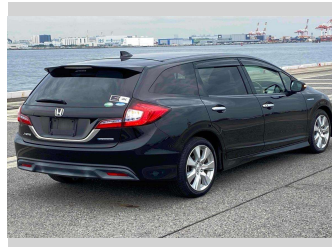

2018 Honda JADE Hybrid X

Purchase Price **POA**

Includes GST
Excludes on-road costs of \$595

Finance may be available on this vehicle. Ask one of our friendly staff for more information.

Gain peace of mind with Mechanical Breakdown Insurance. **Ask us how.**

- Top features**
- » ABS Brakes
 - » Air Conditioning
 - » Electric Windows
 - » Fog Lights
 - » Power Steering
 - » Spoiler
 - » Winker Mirror

Body Style
5 door, Station Wagon

Odometer
78,891 km

Engine
1500 cc, Hybrid