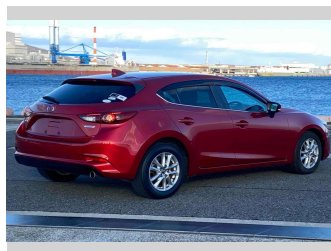

2017 Mazda Axela Sport 15S

Purchase Price **\$16,900**

Includes GST
Excludes on-road costs of \$595

Finance may be available on this vehicle. Ask one of our friendly staff for more information.

Gain peace of mind with Mechanical Breakdown Insurance. **Ask us how.**

- Top features**
- » ABS Brakes
 - » Air Conditioning
 - » Electric Windows
 - » Fog Lights
 - » Power Steering
 - » Spoiler
 - » Winker Mirror

Body Style
5 door, Hatchback

Odometer
67,878 km

Engine
1500 cc