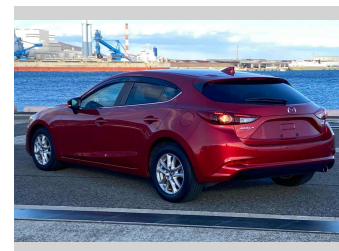

2017 Mazda Axela Sport 15S

Purchase Price **\$16,900**

Includes GST
Excludes on-road costs of \$595

Finance may be available on this vehicle. Ask one of our friendly staff for more information.

Gain peace of mind with Mechanical Breakdown Insurance. **Ask us how.**

- Top features**
- » ABS Brakes
 - » Air Conditioning
 - » Electric Windows
 - » Fog Lights
 - » Power Steering
 - » Spoiler
 - » Winker Mirror

Body Style
5 door, Hatchback

Odometer
67,878 km

Engine
1500 cc

Fuel Type
Petrol

Transmission
Automatic, 2WD

Wheels
-

VIN
7AT

Interior
Gray

Safety

Based on 2024 UCSR rating for 13-19 models

Reg No.