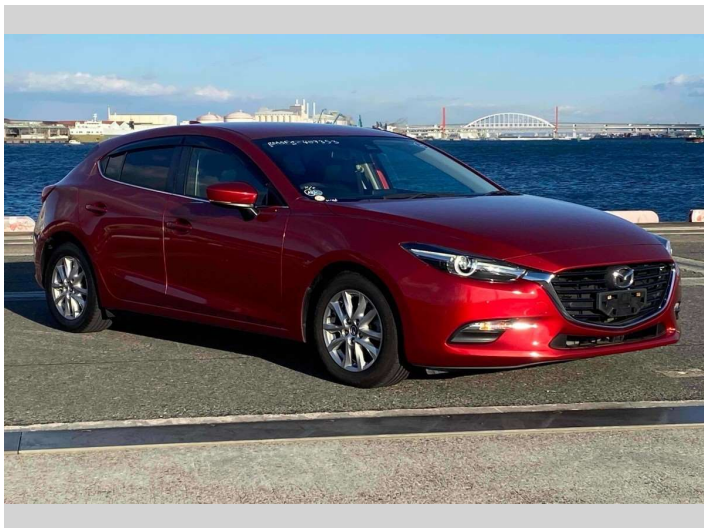

2017 Mazda Axela Sport 15S

Purchase Price **\$16,900**

Includes GST
Excludes on-road costs of \$595

Finance may be available on this vehicle. Ask one of our friendly staff for more information.

Gain peace of mind with Mechanical Breakdown Insurance. **Ask us how.**

- Top features**
- » ABS Brakes
 - » Air Conditioning
 - » Electric Windows
 - » Fog Lights
 - » Power Steering
 - » Spoiler
 - » Winker Mirror

Body Style
5 door, Hatchback

Odometer
67,878 km

Engine
1500 cc

Fuel Type
Petrol

Transmission
Automatic, 2WD

Wheels
-

VIN
7AT

Interior
Gray

Safety

Based on 2024 UCSR rating for 13-19 models

Reg No.

-

Ext Colour
Red

History

-

Seats
5 seats

CO2 Emissions

-

Energy Economy