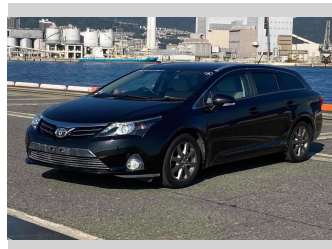

# 2014 Toyota Avensis Li

**Purchase Price** **POA**  
Includes GST  
Excludes on-road costs of \$595

Finance may be available on this vehicle. Ask one of our friendly staff for more information.

Gain peace of mind with Mechanical Breakdown Insurance. **Ask us how.**

- Top features**
- » ABS Brakes
  - » Air Conditioning
  - » Electric Windows
  - » Fog Lights
  - » Power Steering
  - » Spoiler
  - » Winker Mirror

Body Style  
**5 door, Station Wagon**

Odometer  
**66,686 km**