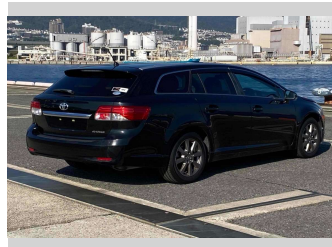

# 2014 Toyota Avensis Li

**Purchase Price** **POA**  
Includes GST  
Excludes on-road costs of \$595

Finance may be available on this vehicle. Ask one of our friendly staff for more information.

Gain peace of mind with Mechanical Breakdown Insurance. **Ask us how.**

- Top features**
- » ABS Brakes
  - » Air Conditioning
  - » Electric Windows
  - » Fog Lights
  - » Power Steering
  - » Spoiler
  - » Winker Mirror

Body Style  
**5 door, Station Wagon**

Odometer  
**66,686 km**