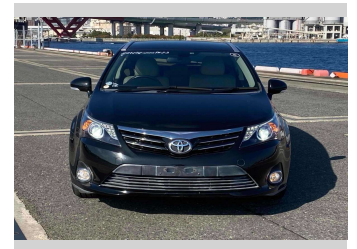

# 2014 Toyota Avensis Li

**Purchase Price** **POA**  
Includes GST  
Excludes on-road costs of \$595

Finance may be available on this vehicle. Ask one of our friendly staff for more information.

Gain peace of mind with Mechanical Breakdown Insurance. **Ask us how.**

- Top features**
- » ABS Brakes
  - » Air Conditioning
  - » Electric Windows
  - » Fog Lights
  - » Power Steering
  - » Spoiler
  - » Winker Mirror

Body Style  
**5 door, Station Wagon**

Odometer  
**66,686 km**