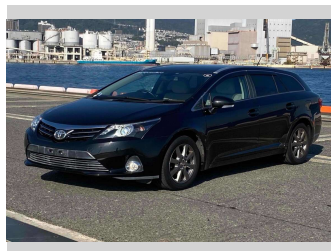

# 2014 Toyota Avensis Li

**Purchase Price** **POA**

Includes GST  
Excludes on-road costs of \$595

Finance may be available on this vehicle. Ask one of our friendly staff for more information.

Gain peace of mind with Mechanical Breakdown Insurance. **Ask us how.**

- Top features**
- » ABS Brakes
  - » Air Conditioning
  - » Electric Windows
  - » Fog Lights
  - » Power Steering
  - » Spoiler
  - » Winker Mirror

Body Style  
**5 door, Station Wagon**

Odometer  
**66,686 km**