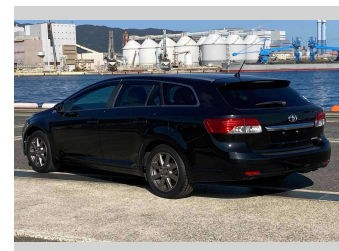

# 2014 Toyota Avensis Li

**Purchase Price** **POA**

Includes GST  
Excludes on-road costs of \$595

Finance may be available on this vehicle. Ask one of our friendly staff for more information.

Gain peace of mind with Mechanical Breakdown Insurance. **Ask us how.**

- Top features**
- » ABS Brakes
  - » Air Conditioning
  - » Electric Windows
  - » Fog Lights
  - » Power Steering
  - » Spoiler
  - » Winker Mirror

Body Style  
**5 door, Station Wagon**

Odometer  
**66,686 km**