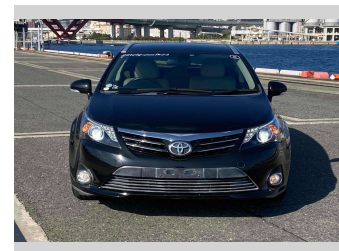

# 2014 Toyota Avensis Li

**Purchase Price** **POA**

Includes GST  
Excludes on-road costs of \$595

Finance may be available on this vehicle. Ask one of our friendly staff for more information.

Gain peace of mind with Mechanical Breakdown Insurance. **Ask us how.**

- Top features**
- » ABS Brakes
  - » Air Conditioning
  - » Electric Windows
  - » Fog Lights
  - » Power Steering
  - » Spoiler
  - » Winker Mirror

Body Style  
**5 door, Station Wagon**

Odometer  
**66,686 km**