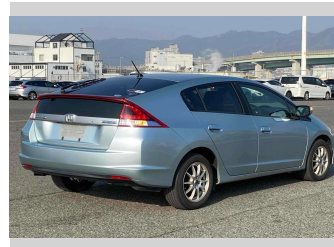

2012 Honda Insight L