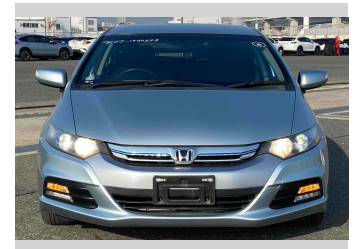

2012 Honda Insight L

Purchase Price **$8,900**
Includes GST
Excludes on-road costs of $595

Finance may be available on this vehicle. Ask one of our friendly staff for more information.

Gain peace of mind with Mechanical Breakdown Insurance. **Ask us how.**

1. **Top features**
2. » ABS Brakes
   - » Air Conditioning
   - » Alloys
   - » Electric Windows
   - » Fog Lights
   - » Power Steering
   - » Winker Mirror

Body Style
5 door, Hatchback

Odometer
90,364 km

Engine
1300 cc, Hybrid

Fuel Type
Hybrid

Transmission
Automatic, 2WD

Wheels
-

VIN
-

Interior
Gray

Safety
-

Reg No.
-

Ext Colour
Light Blue

History
-

Seats
5 seats

CO2 Emissions
-

Energy Economy
-

Stock ID: 14883

Jan Japan - Wholesale | Phone 09 972 1204 | Email sales@janjapan.co.nz
10 Progressive Way, East Tāmaki, Auckland 2016, New Zealand
www.janjapan.co.nz