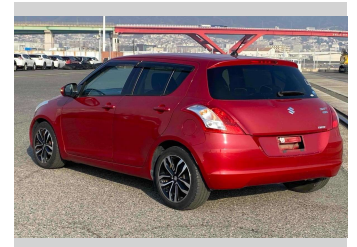

2014 Suzuki Swift Style - DJE

Purchase Price **\$9,400**
Includes GST
 Excludes on-road costs of \$595

Finance may be available on this vehicle. Ask one of our friendly staff for more information.

Gain peace of mind with Mechanical Breakdown Insurance. **Ask us how.**

- Top features**
- » ABS Brakes
 - » Air Conditioning
 - » Electric Windows
 - » Fog Lights
 - » Power Steering
 - » Spoiler
 - » Winker Mirror

Body Style
5 door, Hatchback

Odometer
68,915 km

Engine
1200 cc

Fuel Type
Petrol

Transmission
Automatic, 2WD

Wheels
 -

VIN
 -

Interior
Gray

Safety
 -

Reg No.

-

Ext Colour

Red

History

-

Seats

5 seats

CO2 Emissions

-