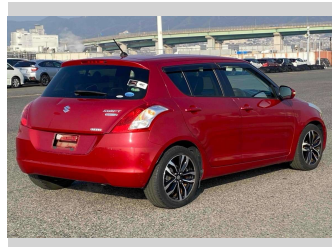

2014 Suzuki Swift Style - DJE

Purchase Price **\$9,400**
Includes GST
 Excludes on-road costs of \$595

Finance may be available on this vehicle. Ask one of our friendly staff for more information.

Gain peace of mind with Mechanical Breakdown Insurance. **Ask us how.**

- Top features**
- » ABS Brakes
 - » Air Conditioning
 - » Electric Windows
 - » Fog Lights
 - » Power Steering
 - » Spoiler
 - » Winker Mirror

Body Style
5 door, Hatchback

Odometer
68,915 km

Engine
1200 cc

Fuel Type
Petrol

Transmission
Automatic, 2WD

Wheels
 -

VIN
 -

Interior
Gray

Safety
 -

Reg No.

-

Ext Colour

Red

History

-

Seats

5 seats

CO2 Emissions

-