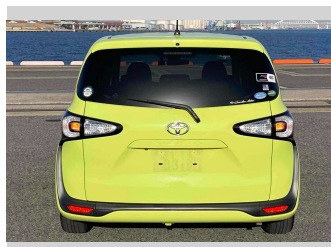

# 2015 Toyota Sienta G

**Purchase Price** **\$10,780**

Includes GST  
Excludes on-road costs of \$595

Finance may be available on this vehicle. Ask one of our friendly staff for more information.

Gain peace of mind with Mechanical Breakdown Insurance. **Ask us how.**

- Top features**
- » ABS Brakes
  - » Air Conditioning
  - » Car Stereo
  - » Electric Windows
  - » Power Steering
  - » Push Start
  - » Reversing Camera
  - » Wheel Covers
  - » Winker Mirror

Body Style  
**5 door, Van**

Odometer  
**103,416 km**

Engine  
**1500 cc**

Fuel Type  
**Petrol**

Transmission  
**Automatic, 2WD**

Wheels  
-

VIN  
-

Interior  
**Gray**

Safety  
-