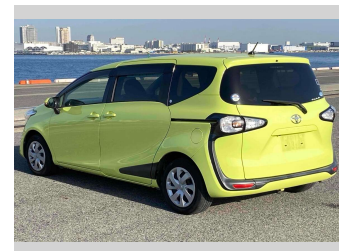

# 2015 Toyota Sienta G

**Purchase Price** **\$10,780**

Includes GST  
Excludes on-road costs of \$595

Finance may be available on this vehicle. Ask one of our friendly staff for more information.

Gain peace of mind with Mechanical Breakdown Insurance. **Ask us how.**

- Top features**
- » ABS Brakes
  - » Air Conditioning
  - » Car Stereo
  - » Electric Windows
  - » Power Steering
  - » Push Start
  - » Reversing Camera
  - » Wheel Covers
  - » Winker Mirror

Body Style  
**5 door, Van**

Odometer  
**103,416 km**

Engine  
**1500 cc**

Fuel Type  
**Petrol**

Transmission  
**Automatic, 2WD**

Wheels  
-

VIN  
-

Interior  
**Gray**

Safety  
-