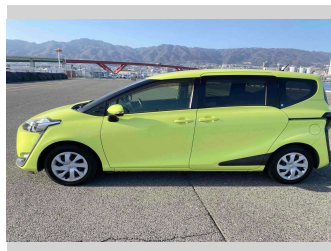

# 2015 Toyota Sienta G

**Purchase Price** **\$10,780**

Includes GST  
Excludes on-road costs of \$595

Finance may be available on this vehicle. Ask one of our friendly staff for more information.

Gain peace of mind with Mechanical Breakdown Insurance. **Ask us how.**

- Top features**
- » ABS Brakes
  - » Air Conditioning
  - » Car Stereo
  - » Electric Windows
  - » Power Steering
  - » Push Start
  - » Reversing Camera
  - » Wheel Covers
  - » Winker Mirror

Body Style  
**5 door, Van**

Odometer  
**103,416 km**

Engine  
**1500 cc**

Fuel Type  
**Petrol**

Transmission  
**Automatic, 2WD**

Wheels  
-

VIN  
-

Interior  
**Gray**

Safety  
-