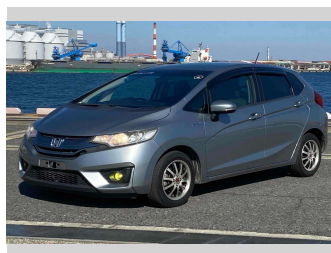

2014 Honda Fit Hybrid L Package

Purchase Price **\$10,880**

Includes GST
Excludes on-road costs of \$595

Finance may be available on this vehicle. Ask one of our friendly staff for more information.

Gain peace of mind with Mechanical Breakdown Insurance. **Ask us how.**

Body Style
5 door, Hatchback

Odometer
89,944 km

Engine
1500 cc, Hybrid

Fuel Type
Hybrid

Transmission
Automatic, 2WD

Wheels
-

VIN
-

Interior
Gray