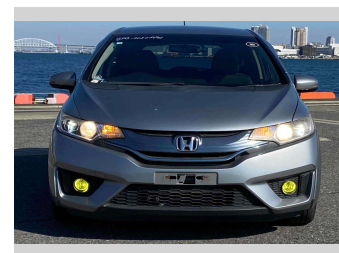

2014 Honda Fit Hybrid L Package

Purchase Price **\$10,880**

Includes GST
Excludes on-road costs of \$595

Finance may be available on this vehicle. Ask one of our friendly staff for more information.

Gain peace of mind with Mechanical Breakdown Insurance. **Ask us how.**

Body Style
5 door, Hatchback

Odometer
89,944 km

Engine
1500 cc, Hybrid

Fuel Type
Hybrid

Transmission
Automatic, 2WD

Wheels
-

VIN
-

Interior
Gray