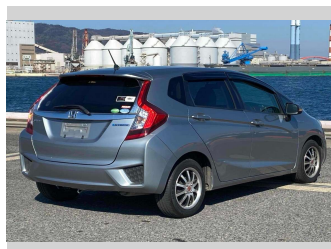

2014 Honda Fit Hybrid L Package

Purchase Price **\$10,880**

Includes GST
Excludes on-road costs of \$595

Finance may be available on this vehicle. Ask one of our friendly staff for more information.

Gain peace of mind with Mechanical Breakdown Insurance. **Ask us how.**

Body Style
5 door, Hatchback

Odometer
89,944 km

Engine
1500 cc, Hybrid

Fuel Type
Hybrid

Transmission
Automatic, 2WD

Wheels
-

VIN
-

Interior
Gray