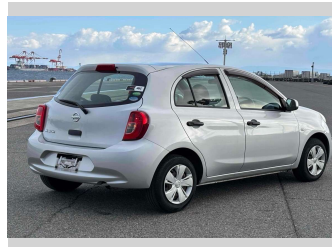

2016 Nissan March S

Purchase Price **\$8,600**

Includes GST
Excludes on-road costs of \$595

Finance may be available on this vehicle. Ask one of our friendly staff for more information.

Gain peace of mind with Mechanical Breakdown Insurance. **Ask us how.**

- Top features**
- » ABS Brakes
 - » Air Conditioning
 - » Electric Windows
 - » Power Steering

Body Style
5 door, Hatchback

Odometer
38,984 km

Engine
1200 cc

Fuel Type
Petrol

Transmission
Automatic, 2WD

Wheels
-

VIN
-

Interior
Gray

Safety
-

Reg No.
-

Ext Colour
Silver

History
-

Seats
5 seats

CO2 Emissions
-