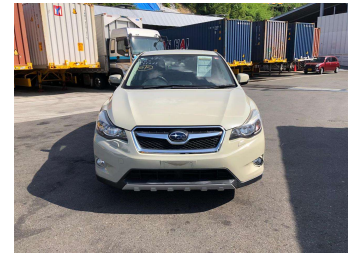

# 2014 Subaru XV 2.0i-L EyeSight

**Purchase Price** **\$12,900**

Includes GST  
Excludes on-road costs of \$595

Finance may be available on this vehicle. Ask one of our friendly staff for more information.

Body Style  
**5 door, Hatchback**

Odometer  
**96,523 km**

Engine  
**2000 cc**

Fuel Type  
**Petrol**

Transmission  
**Automatic, 4WD**

Wheels  
-

VIN  
-

Interior  
**Gray**