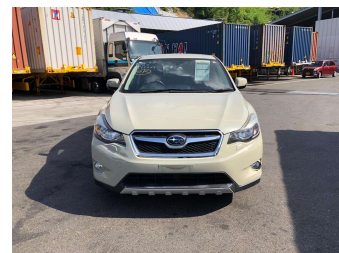

2014 Subaru XV 2.0i-L EyeSight

Purchase Price **\$11,400**

Includes GST
Excludes on-road costs of \$595

Finance may be available on this vehicle. Ask one of our friendly staff for more information.

Gain peace of mind with Mechanical Breakdown Insurance. **Ask us how.**

Body Style
5 door, Hatchback

Odometer
96,523 km

Engine
2000 cc

Fuel Type
Petrol

Transmission
Automatic, 4WD

Wheels
-

VIN
-

Interior
Gray