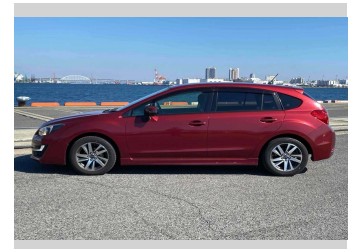

2015 Subaru Impreza SPORTS 1.6i-S

Purchase Price **\$11,680**

Includes GST
Excludes on-road costs of \$595

Finance may be available on this vehicle. Ask one of our friendly staff for more information.

Gain peace of mind with Mechanical Breakdown Insurance. **Ask us how.**

- Top features**
- » ABS Brakes
 - » Air Conditioning
 - » Alloys
 - » Car Stereo
 - » Electric Windows
 - » Power Steering
 - » Push Start
 - » Winker Mirror

Body Style
5 door, Hatchback

Odometer
50,783 km