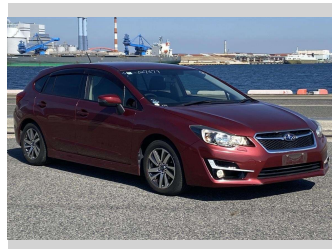

2015 Subaru Impreza SPORTS 1.6i-S

Purchase Price **\$11,680**

Includes GST
Excludes on-road costs of \$595

Finance may be available on this vehicle. Ask one of our friendly staff for more information.

Gain peace of mind with Mechanical Breakdown Insurance. **Ask us how.**

- Top features**
- » ABS Brakes
 - » Air Conditioning
 - » Alloys
 - » Car Stereo
 - » Electric Windows
 - » Power Steering
 - » Push Start
 - » Winker Mirror

Body Style
5 door, Hatchback

Odometer
50,783 km

Engine
1600 cc

Fuel Type
Petrol

Transmission
Automatic, 2WD

Wheels
-

VIN
-

Interior
Gray

Safety
-

Reg No.

-

Ext Colour

Red

History

-

Seats

5 seats

CO2 Emissions