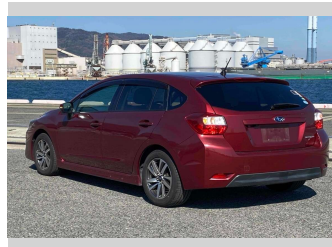

2015 Subaru Impreza SPORTS 1.6i-S

Purchase Price **\$11,680**

Includes GST
Excludes on-road costs of \$595

Finance may be available on this vehicle. Ask one of our friendly staff for more information.

Gain peace of mind with Mechanical Breakdown Insurance. **Ask us how.**

- Top features**
- » ABS Brakes
 - » Air Conditioning
 - » Alloys
 - » Car Stereo
 - » Electric Windows
 - » Power Steering
 - » Push Start
 - » Winker Mirror

Body Style
5 door, Hatchback

Odometer
50,783 km

Engine
1600 cc

Fuel Type
Petrol

Transmission
Automatic, 2WD

Wheels
-

VIN
-

Interior
Gray

Safety
-

Reg No.