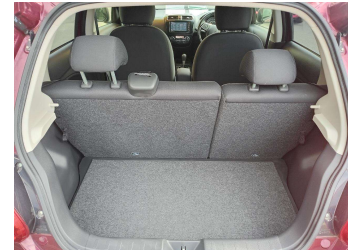

2016 Mitsubishi Mirage G

Purchase Price **$8,400**

Includes GST
Excludes on-road costs of $595

Finance may be available on this vehicle. Ask one of our friendly staff for more information.

Gain peace of mind with Mechanical Breakdown Insurance. **Ask us how.**

1. **Top features**
2. » ABS Brakes
   - » Air Conditioning
   - » Electric Windows
   - » Fog Lights
   - » Power Steering
   - » Spoiler
   - » Winker Mirror

Body Style
5 door, Hatchback

Odometer
94,016 km

Engine
1200 cc

Fuel Type
Petrol

Transmission
Automatic, 2WD

Wheels
-

VIN
7AT0CJ0AX24037379

Interior
Gray

Safety

Based on 2023 UCSR rating for 12-20 models

Reg No.

-

Ext Colour
Maroon

History

-

Seats
5 seats

CO2 Emissions
★★★★☆
120 grams/km

Energy Economy
★★★★☆☆

Annual fuel cost of $2,000
5.1L per 100km

Cost per year is an estimate based on petrol price of $2.80 per litre and an average distance of 14000 km. Emissions and Energy Economy figures standardised to 3P WLTP.

Stock ID: 1018130

Jan Japan - East Tamaki | Phone 09 972 1204 | Email sales@janjapan.co.nz
10 Progressive Way, East Tāmaki, Auckland 2016, New Zealand
www.janjapan.co.nz

4.30 | 284 reviews