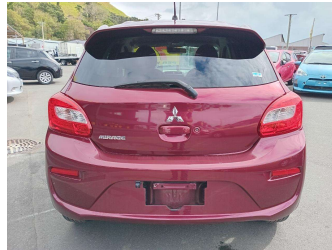

2016 Mitsubishi Mirage G

Purchase Price **\$8,400**

Includes GST
Excludes on-road costs of \$595

Finance may be available on this vehicle. Ask one of our friendly staff for more information.

Gain peace of mind with Mechanical Breakdown Insurance. **Ask us how.**

- Top features**
- » ABS Brakes
 - » Air Conditioning
 - » Electric Windows
 - » Fog Lights
 - » Power Steering
 - » Spoiler
 - » Winker Mirror

Body Style
5 door, Hatchback

Odometer
94,016 km

Engine
1200 cc

-

Ext Colour
Maroon

History

-

Seats
5 seats

CO2 Emissions
★★★★☆
120 grams/km

Energy Economy
★★★★☆☆

Annual fuel cost of \$2,000
5.1L per 100km