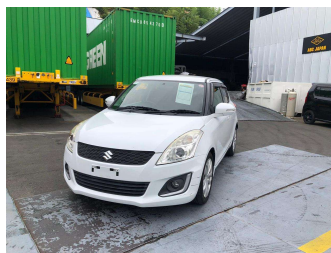

2014 Suzuki Swift XL-DJE

Purchase Price **POA**

Includes GST
Excludes on-road costs of \$595

Finance may be available on this vehicle. Ask one of our friendly staff for more information.

Gain peace of mind with Mechanical Breakdown Insurance. **Ask us how.**

- Top features**
- » ABS Brakes
 - » Air Conditioning
 - » Electric Windows
 - » Fog Lights
 - » Power Steering
 - » Spoiler
 - » Winker Mirror

Body Style
5 door, Hatchback

Odometer
88,386 km

Engine
1200 cc

Fuel Type
Petrol

Transmission
Automatic, 2WD

Wheels
-

VIN
-

Interior
Gray

Safety
-

Reg No.

-

Ext Colour
Pearl White

History

-

Seats
5 seats

CO2 Emissions

-

Energy Economy

-