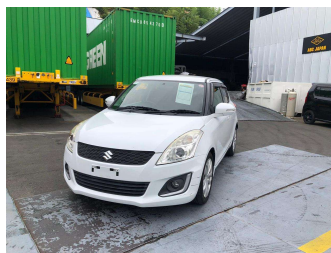

# 2014 Suzuki Swift XL-DJE

**Purchase Price** **\$8,700**

Includes GST  
Excludes on-road costs of \$595

Finance may be available on this vehicle. Ask one of our friendly staff for more information.

Gain peace of mind with Mechanical Breakdown Insurance. **Ask us how.**

- Top features**
- » ABS Brakes
  - » Air Conditioning
  - » Electric Windows
  - » Fog Lights
  - » Power Steering
  - » Spoiler
  - » Winker Mirror

Body Style  
**5 door, Hatchback**

Odometer  
**88,386 km**

Engine  
**1200 cc**

Fuel Type  
**Petrol**

Transmission  
**Automatic, 2WD**

Wheels  
-

VIN  
-

Interior  
**Gray**

Safety  
-

Reg No.