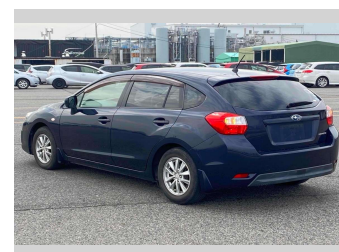

2014 Subaru Impreza Sport 1.6i-L

Purchase Price

\$10,980

Includes GST
Excludes on-road costs of \$595

Finance may be available on this vehicle. Ask one of our friendly staff for more information.

Gain peace of mind with Mechanical Breakdown Insurance. **Ask us how.**

Top features

- » ABS Brakes
- » Air Conditioning
- » Alloys
- » Car Stereo
- » CD Player
- » Electric Windows
- » Fog Lights
- » Keyless Entry
- » Power Steering
- » Spoiler

Body Style

5 door, Hatchback

Odometer

76,808 km

Engine

1600 cc

Fuel Type

Petrol

Transmission

Automatic, 2WD

Wheels