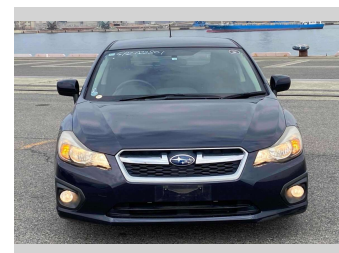

2014 Subaru Impreza Sport 1.6i-L

Purchase Price

\$10,980

Includes GST
Excludes on-road costs of \$595

Finance may be available on this vehicle. Ask one of our friendly staff for more information.

Gain peace of mind with Mechanical Breakdown Insurance. **Ask us how.**

Top features

- » ABS Brakes
- » Air Conditioning
- » Alloys
- » Car Stereo
- » CD Player
- » Electric Windows
- » Fog Lights
- » Keyless Entry
- » Power Steering
- » Spoiler

Body Style

5 door, Hatchback

Odometer

76,808 km

Engine

1600 cc

Fuel Type

Petrol

Transmission

Automatic, 2WD

Wheels

-

Ext Colour

Dark Blue

History

-

Seats

5 seats

CO2 Emissions