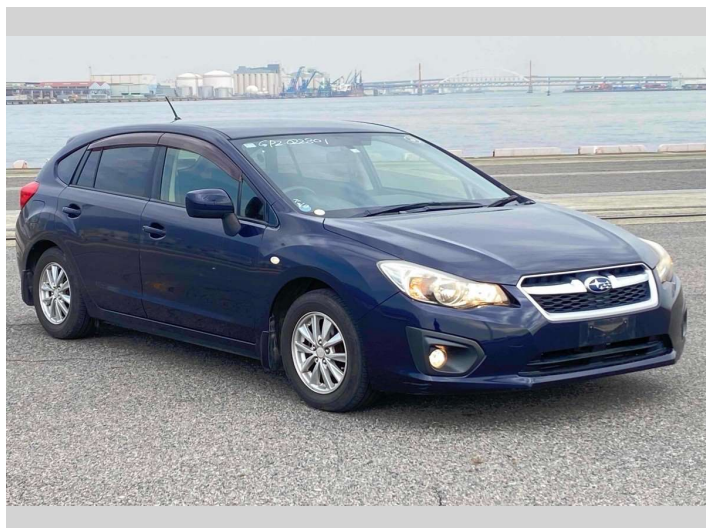

2014 Subaru Impreza Sport 1.6i-L

Purchase Price

\$10,980

Includes GST
Excludes on-road costs of \$595

Finance may be available on this vehicle. Ask one of our friendly staff for more information.

Gain peace of mind with Mechanical Breakdown Insurance. **Ask us how.**

Top features

- » ABS Brakes
- » Air Conditioning
- » Alloys
- » Car Stereo
- » CD Player
- » Electric Windows
- » Fog Lights
- » Keyless Entry
- » Power Steering
- » Spoiler

Body Style

5 door, Hatchback

Odometer

76,808 km

Engine

1600 cc

Fuel Type

Petrol

Transmission

Automatic, 2WD

Wheels

-

Ext Colour

Dark Blue

History

-

Seats

5 seats

CO2 Emissions