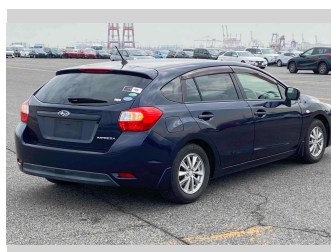

2014 Subaru Impreza Sport 1.6i-L

Purchase Price

\$10,980

Includes GST
Excludes on-road costs of \$595

Finance may be available on this vehicle. Ask one of our friendly staff for more information.

Gain peace of mind with Mechanical Breakdown Insurance. **Ask us how.**

Top features

- » ABS Brakes
- » Air Conditioning
- » Alloys
- » Car Stereo
- » CD Player
- » Electric Windows
- » Fog Lights
- » Keyless Entry
- » Power Steering
- » Spoiler

Body Style

5 door, Hatchback

Odometer

76,808 km

Engine

1600 cc

Fuel Type

Petrol

Transmission

Automatic, 2WD

Wheels

-

Ext Colour

Dark Blue

History

-

Seats

5 seats

CO2 Emissions