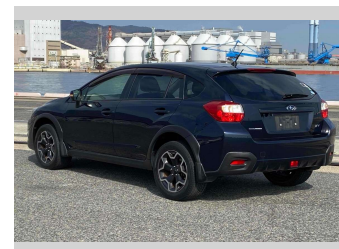

# 2013 Subaru XV 2.0i-L EyeSight 4WD

**Purchase Price** **\$11,880**  
Includes GST  
 Excludes on-road costs of \$595

Finance may be available on this vehicle. Ask one of our friendly staff for more information.

Body Style  
**5 door, SUV / 4x4**

Odometer  
**70,075 km**

Engine  
**2000 cc**

Fuel Type  
**Petrol**

Transmission  
**Automatic, 4WD**

Wheels  
 -

VIN  
 -

Interior  
**Gray**