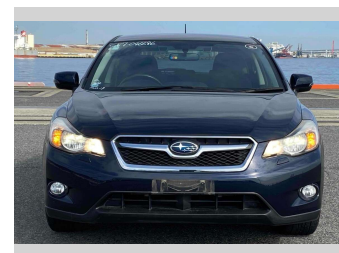

# 2013 Subaru XV 2.0i-L EyeSight 4WD

**Purchase Price** **\$11,880**  
Includes GST  
 Excludes on-road costs of \$595

Finance may be available on this vehicle. Ask one of our friendly staff for more information.

Body Style  
**5 door, SUV / 4x4**

Odometer  
**70,075 km**

Engine  
**2000 cc**

Fuel Type  
**Petrol**

Transmission  
**Automatic, 4WD**

Wheels  
 -

VIN  
 -

Interior  
**Gray**