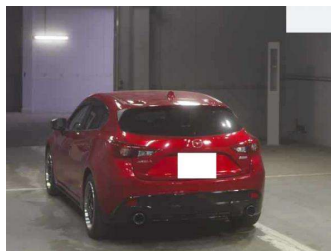

# 2014 Mazda Axela Sport 15S

**Purchase Price** **POA**  
Includes GST  
Excludes on-road costs of \$595

Finance may be available on this vehicle. Ask one of our friendly staff for more information.

Gain peace of mind with Mechanical Breakdown Insurance. **Ask us how.**

- Top features**
- » ABS Brakes
  - » Air Conditioning
  - » Electric Windows
  - » Fog Lights
  - » Power Steering
  - » Spoiler

Body Style  
**5 door, Hatchback**

Odometer  
**102,399 km**

Engine  
**1490 cc**

Fuel Type  
**Petrol**

Transmission  
**Automatic, 2WD**

Wheels  
-

VIN  
-

Interior  
**Gray**

Safety  
-

Reg No.  
-

Ext Colour  
**Red**