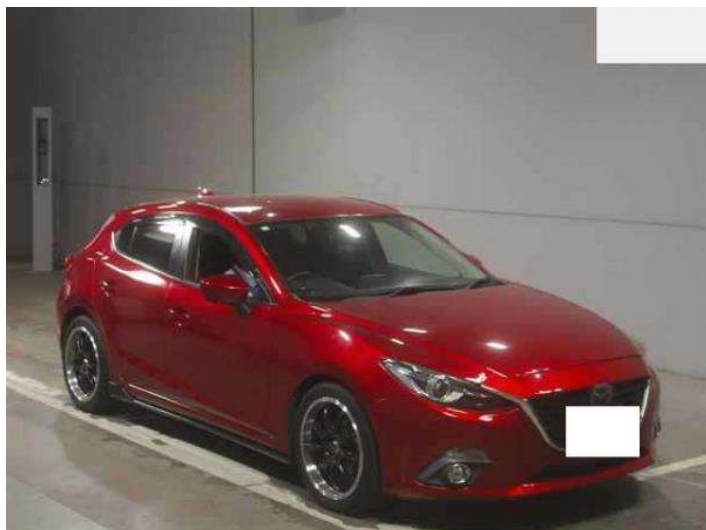

# 2014 Mazda Axela Sport 15S

**Purchase Price** **POA**  
Includes GST  
Excludes on-road costs of \$595

Finance may be available on this vehicle. Ask one of our friendly staff for more information.

Gain peace of mind with Mechanical Breakdown Insurance. **Ask us how.**

- Top features**
- » ABS Brakes
  - » Air Conditioning
  - » Electric Windows
  - » Fog Lights
  - » Power Steering
  - » Spoiler

Body Style  
**5 door, Hatchback**

Odometer  
**102,399 km**

Engine  
**1490 cc**

Fuel Type  
**Petrol**

Transmission  
**Automatic, 2WD**

Wheels  
-

VIN  
-

Interior  
**Gray**

Safety  
-

Reg No.  
-

Ext Colour  
**Red**