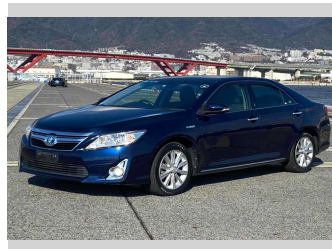

2013 Toyota Camry Hybrid - G Package

Purchase Price **\$13,900**

Includes GST
Excludes on-road costs of \$595

Finance may be available on this vehicle. Ask one of our friendly staff for more information.

Body Style
4 door, Sedan

Odometer
104,008 km

Engine
2500 cc, Hybrid

Fuel Type
Hybrid

Transmission
Automatic, 2WD

Wheels
-

VIN
-

Interior
Gray