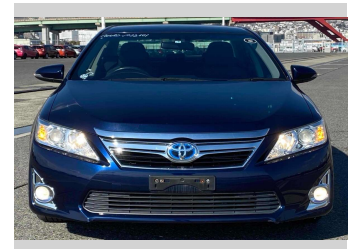

2013 Toyota Camry Hybrid - G Package

Purchase Price **\$13,900**

Includes GST
Excludes on-road costs of \$595

Finance may be available on this vehicle. Ask one of our friendly staff for more information.

Body Style
4 door, Sedan

Odometer
104,008 km

Engine
2500 cc, Hybrid

Fuel Type
Hybrid

Transmission
Automatic, 2WD

Wheels
-

VIN
-

Interior
Gray