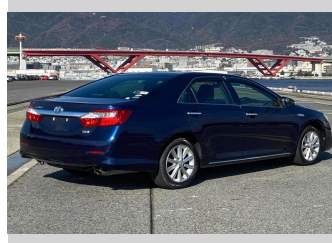

2013 Toyota Camry Hybrid - G Package

Purchase Price **\$13,900**

Includes GST
Excludes on-road costs of \$595

Finance may be available on this vehicle. Ask one of our friendly staff for more information.

Body Style
4 door, Sedan

Odometer
104,008 km

Engine
2500 cc, Hybrid

Fuel Type
Hybrid

Transmission
Automatic, 2WD

Wheels
-

VIN
-

Interior
Gray