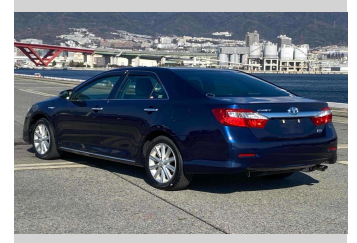

2013 Toyota Camry Hybrid - G Package

Purchase Price **\$13,900**

Includes GST
Excludes on-road costs of \$595

Finance may be available on this vehicle. Ask one of our friendly staff for more information.

Body Style
4 door, Sedan

Odometer
104,008 km

Engine
2500 cc, Hybrid

Fuel Type
Hybrid

Transmission
Automatic, 2WD

Wheels
-

VIN
-

Interior
Gray