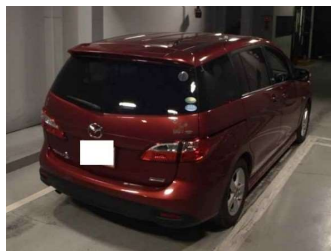

2015 Mazda Premacy 20S Sky Active

Purchase Price **POA**
Includes GST
Excludes on-road costs of \$595

Finance may be available on this vehicle. Ask one of our friendly staff for more information.

Gain peace of mind with Mechanical Breakdown Insurance. **Ask us how.**

- Top features**
- » ABS Brakes
 - » Air Conditioning
 - » Electric Windows
 - » Fog Lights
 - » Power Steering
 - » Spoiler
 - » Winker Mirror

Body Style
5 door, Van

Odometer
83,629 km

Engine
2000 cc

Fuel Type
Petrol