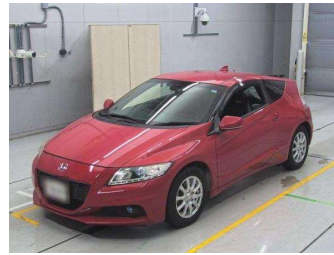

# 2015 Honda CR-Z Alpha

**Purchase Price** **POA**

Includes GST  
Excludes on-road costs of \$595

Finance may be available on this vehicle. Ask one of our friendly staff for more information.

Gain peace of mind with Mechanical Breakdown Insurance. **Ask us how.**

- Top features**
- » ABS Brakes
  - » Air Conditioning
  - » Electric Windows
  - » Fog Lights
  - » Power Steering
  - » Spoiler
  - » Winker Mirror

Body Style  
**3 door, Coupe**

Odometer  
**102,718 km**