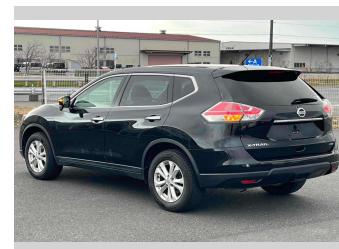

2014 Nissan X-Trail 20X

Purchase Price **\$15,380**
Includes GST
Excludes on-road costs of \$595

Finance may be available on this vehicle. Ask one of our friendly staff for more information.

Gain peace of mind with Mechanical Breakdown Insurance. **Ask us how.**

Body Style
5 door, SUV / 4x4

Odometer
97,803 km

Engine
2000 cc

Fuel Type
Petrol

Transmission
Automatic, 2WD

Wheels
-

VIN
-

Interior
Gray