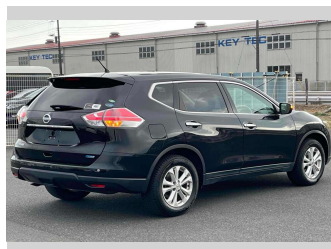

2014 Nissan X-Trail 20X

Purchase Price **\$15,380**
Includes GST
Excludes on-road costs of \$595

Finance may be available on this vehicle. Ask one of our friendly staff for more information.

Gain peace of mind with Mechanical Breakdown Insurance. **Ask us how.**

Body Style
5 door, SUV / 4x4

Odometer
97,803 km

Engine
2000 cc

Fuel Type
Petrol

Transmission
Automatic, 2WD

Wheels
-

VIN
-

Interior
Gray