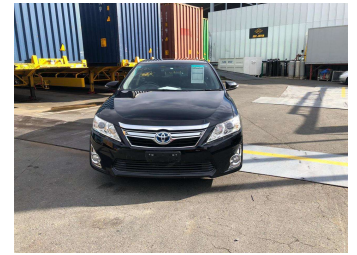

2013 Toyota Camry Hybrid - G Package

Purchase Price **POA**

Includes GST
Excludes on-road costs of \$595

Finance may be available on this vehicle. Ask one of our friendly staff for more information.

Gain peace of mind with Mechanical Breakdown Insurance. **Ask us how.**

- Top features**
- » ABS Brakes
 - » Air Conditioning
 - » Electric Windows
 - » Power Steering

Body Style
4 door, Sedan

Odometer
95,548 km

Engine
2500 cc, Hybrid

Fuel Type
Hybrid

Transmission
Automatic, 2WD

Wheels
-

VIN
-

Interior
Gray

Safety
-

Reg No.
-

Ext Colour
Black

History
-

Seats
5 seats