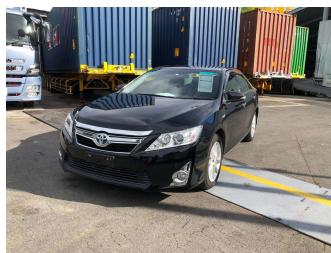

2013 Toyota Camry Hybrid - G Package

Purchase Price **\$14,000**
Includes GST
Excludes on-road costs of \$595

Finance may be available on this vehicle. Ask one of our friendly staff for more information.

Gain peace of mind with Mechanical Breakdown Insurance. **Ask us how.**

Top features

- » ABS Brakes
- » Air Conditioning
- » Electric Windows
- » Power Steering

Body Style
4 door, Sedan

Odometer
95,548 km