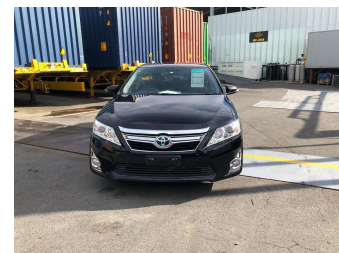

2013 Toyota Camry Hybrid - G Package

Purchase Price **\$14,000**
Includes GST
Excludes on-road costs of \$595

Finance may be available on this vehicle. Ask one of our friendly staff for more information.

Gain peace of mind with Mechanical Breakdown Insurance. **Ask us how.**

Top features

- » ABS Brakes
- » Air Conditioning
- » Electric Windows
- » Power Steering

Body Style
4 door, Sedan

Odometer
95,548 km