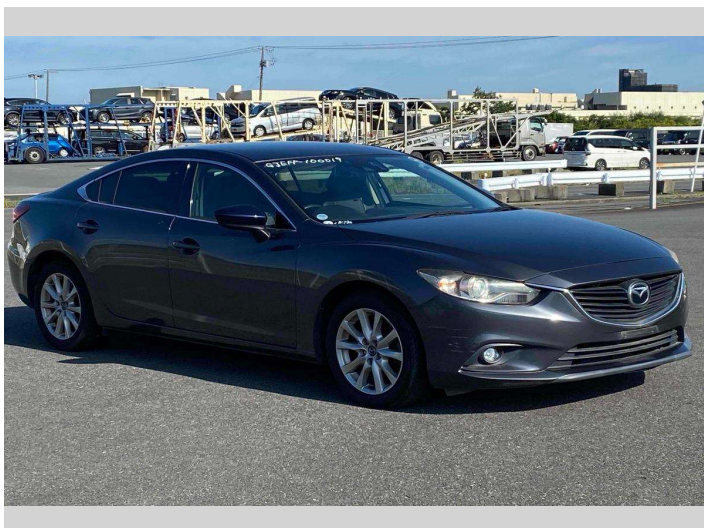

2012 Mazda Atenza 20S

Purchase Price **POA**

Includes GST
Excludes on-road costs of \$595

Finance may be available on this vehicle. Ask one of our friendly staff for more information.

Gain peace of mind with Mechanical Breakdown Insurance. **Ask us how.**

- Top features**
- » ABS Brakes
 - » Air Conditioning
 - » Electric Windows
 - » Power Steering

Body Style
4 door, Sedan

Odometer
69,650 km

Engine
2000 cc

Fuel Type
Petrol

Transmission
Automatic, 2WD

Wheels
-

VIN
-

Interior
Gray

Safety
-

Reg No.
-

Ext Colour
Gray

History
-

Seats
5 seats

CO2 Emissions
-