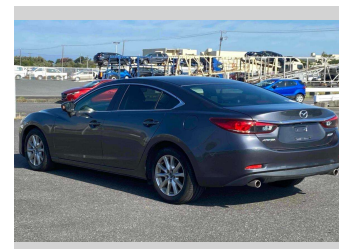

2012 Mazda Atenza 20S

Purchase Price **POA**

Includes GST
Excludes on-road costs of \$595

Finance may be available on this vehicle. Ask one of our friendly staff for more information.

Gain peace of mind with Mechanical Breakdown Insurance. **Ask us how.**

- Top features**
- » ABS Brakes
 - » Air Conditioning
 - » Electric Windows
 - » Power Steering

Body Style
4 door, Sedan

Odometer
69,650 km

Engine
2000 cc

Fuel Type
Petrol

Transmission
Automatic, 2WD

Wheels
-

VIN
-

Interior
Gray

Safety
-

Reg No.
-

Ext Colour
Gray

History
-

Seats
5 seats

CO2 Emissions
-