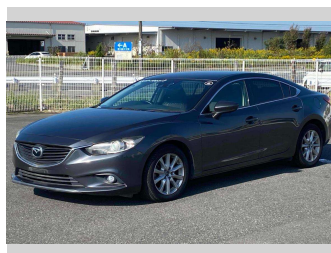

2012 Mazda Atenza 20S

Purchase Price **POA**

Includes GST
Excludes on-road costs of \$595

Finance may be available on this vehicle. Ask one of our friendly staff for more information.

Gain peace of mind with Mechanical Breakdown Insurance. **Ask us how.**

- Top features**
- » ABS Brakes
 - » Air Conditioning
 - » Electric Windows
 - » Power Steering

Body Style
4 door, Sedan

Odometer
69,650 km

Engine
2000 cc

Fuel Type
Petrol

Transmission
Automatic, 2WD

Wheels
-

VIN
-

Interior
Gray

Safety
-

Reg No.
-

Ext Colour
Gray

History
-

Seats
5 seats

CO2 Emissions
-