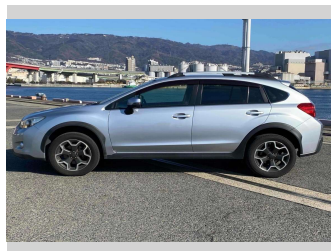

2013 Subaru XV 2.0i-L

Purchase Price **$9,980**

Includes GST
Excludes on-road costs of $595

Finance may be available on this vehicle. Ask one of our friendly staff for more information.

Gain peace of mind with Mechanical Breakdown Insurance. **Ask us how.**

1. **Top features**
2. » ABS Brakes
   - » Air Conditioning
   - » Alloys
   - » Cruise Control
   - » Electric Windows
   - » Fog Lights
   - » Power Seats
   - » Power Steering
   - » Push Start
   - » Roof Rack
   - » Spoiler
   - » Winker Mirror

Body Style
5 door, SUV / 4x4

Odometer
87,639 km

Engine
2000 cc

Fuel Type
Petrol

Transmission
Automatic, 4WD

Wheels
-

VIN
-

Interior
Gray

Safety
-

Reg No.
-

Ext Colour
Silver

History
-

Seats
5 seats

CO2 Emissions
-

Energy Economy
-

Stock ID: 15038

JAN JAPAN MOTORS

Jan Japan - Wholesale | Phone 09 972 1204 | Email sales@janjapan.co.nz
10 Progressive Way, East Tāmaki, Auckland 2016, New Zealand
www.janjapan.co.nz

4.27 | 331 reviews