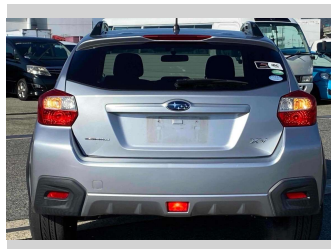

2013 Subaru XV 2.0i-L

Purchase Price **\$9,980**

Includes GST
Excludes on-road costs of \$595

Finance may be available on this vehicle. Ask one of our friendly staff for more information.

Gain peace of mind with Mechanical Breakdown Insurance. **Ask us how.**

Body Style
5 door, SUV / 4x4

Odometer
87,639 km

Engine
2000 cc

Fuel Type
Petrol

Transmission
Automatic, 4WD

Wheels
-

VIN
-

Interior
Gray