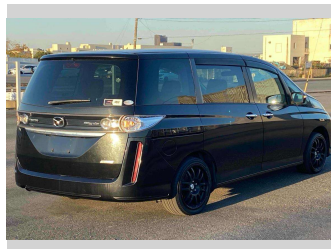

# 2013 Mazda Biante 20C-Sky Active

**Purchase Price** **POA**

Includes GST  
Excludes on-road costs of \$595

Finance may be available on this vehicle. Ask one of our friendly staff for more information.

Gain peace of mind with Mechanical Breakdown Insurance. **Ask us how.**

- Top features**
- » ABS Brakes
  - » Air Conditioning
  - » Electric Windows
  - » Fog Lights
  - » Power Steering
  - » Winker Mirror

Body Style  
**5 door, Van**

Odometer  
**70,871 km**

Engine  
**2000 cc**

Fuel Type  
**Petrol**

Transmission  
**Automatic, 2WD**

Wheels  
-

VIN  
-

Interior  
**Gray**

Safety  
-

Reg No.  
-

Ext Colour  
**Black**