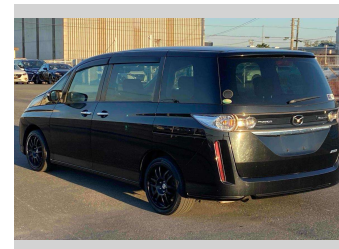

# 2013 Mazda Biante 20C-Sky Active

**Purchase Price** **POA**

Includes GST  
Excludes on-road costs of \$595

Finance may be available on this vehicle. Ask one of our friendly staff for more information.

Gain peace of mind with Mechanical Breakdown Insurance. **Ask us how.**

- Top features**
- » ABS Brakes
  - » Air Conditioning
  - » Electric Windows
  - » Fog Lights
  - » Power Steering
  - » Winker Mirror

Body Style  
**5 door, Van**

Odometer  
**70,871 km**

Engine  
**2000 cc**

Fuel Type  
**Petrol**

Transmission  
**Automatic, 2WD**

Wheels  
-

VIN  
-

Interior  
**Gray**

Safety  
-

Reg No.  
-

Ext Colour  
**Black**