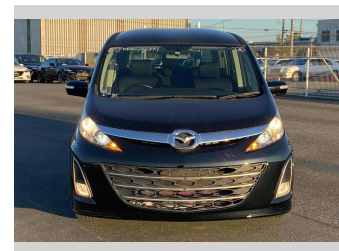

# 2013 Mazda Biante 20C-Sky Active

**Purchase Price** **POA**

Includes GST  
Excludes on-road costs of \$595

Finance may be available on this vehicle. Ask one of our friendly staff for more information.

Gain peace of mind with Mechanical Breakdown Insurance. **Ask us how.**

- Top features**
- » ABS Brakes
  - » Air Conditioning
  - » Electric Windows
  - » Fog Lights
  - » Power Steering
  - » Winker Mirror

Body Style  
**5 door, Van**

Odometer  
**70,871 km**

Engine  
**2000 cc**

Fuel Type  
**Petrol**

Transmission  
**Automatic, 2WD**

Wheels  
-

VIN  
-

Interior  
**Gray**

Safety  
-

Reg No.  
-

Ext Colour  
**Black**