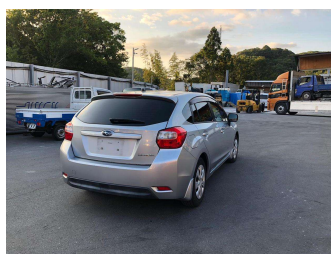

# 2013 Subaru Impreza Sport 1.6i

**Purchase Price** **\$11,000**

Includes GST  
Excludes on-road costs of \$595

Finance may be available on this vehicle. Ask one of our friendly staff for more information.

Odometer  
**75,708 km**

Engine  
**1600 cc**

Fuel Type  
**Petrol**

Transmission  
**Automatic, 2WD**

Wheels  
-

VIN  
-

Interior  
**Gray**

Safety  
-