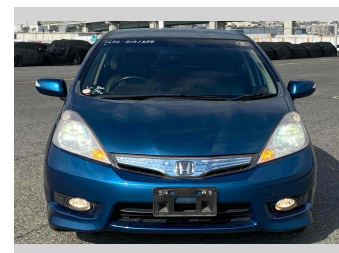

# 2012 Honda Fit Shuttle Hybrid Smart Selection

**Purchase Price** **\$7,900**  
Includes GST  
 Excludes on-road costs of \$595

Finance may be available on this vehicle. Ask one of our friendly staff for more information.

Body Style  
**5 door, Station Wagon**

Odometer  
**76,315 km**

Engine  
**1300 cc, Hybrid**

Fuel Type  
**Hybrid**

Transmission  
**Automatic, 2WD**

Wheels  
 -

VIN  
 -

Interior  
**Gray**