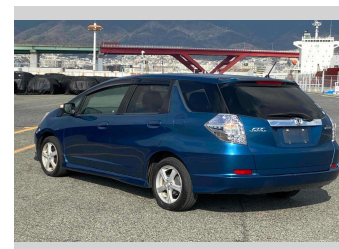

2012 Honda Fit Shuttle Hybrid Smart Selection

Purchase Price **$7,900**
Includes GST
Excludes on-road costs of $595

Finance may be available on this vehicle. Ask one of our friendly staff for more information.

Gain peace of mind with Mechanical Breakdown Insurance. **Ask us how.**

1. **Top features**
2. » ABS Brakes
   - » Air Con
   - » Air Conditioning
   - » Body Kit
   - » CD Player
   - » Cruise Control
   - » Electric Windows
   - » Fog Lights
   - » Keyless Entry
   - » Power Steering
   - » Spoiler
   - » Winker Mirror

Body Style
5 door, Station Wagon

Odometer
76,315 km

Engine
1300 cc, Hybrid

Fuel Type
Hybrid

Transmission
Automatic, 2WD

Wheels
-

VIN
-

Interior
Gray

Safety
-

Reg No.

-

Ext Colour
Blue

History

-

Seats
5 seats

CO2 Emissions

-

Energy Economy

-

Stock ID: 14945