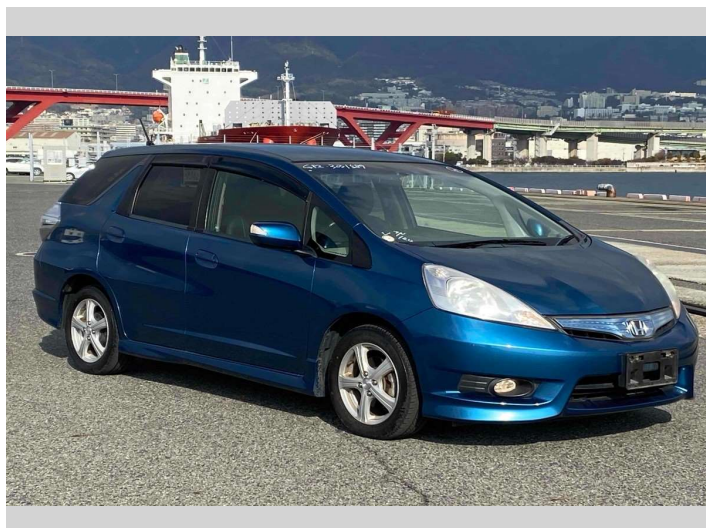

2012 Honda Fit Shuttle Hybrid Smart Selection

Purchase Price **$7,900**
Includes GST
Excludes on-road costs of $595

Finance may be available on this vehicle. Ask one of our friendly staff for more information.

Gain peace of mind with Mechanical Breakdown Insurance. **Ask us how.**

1. **Top features**
2. » ABS Brakes
   - » Air Con
   - » Air Conditioning
   - » Body Kit
   - » CD Player
   - » Cruise Control
   - » Electric Windows
   - » Fog Lights
   - » Keyless Entry
   - » Power Steering
   - » Spoiler
   - » Winker Mirror

Body Style
5 door, Station Wagon

Odometer
76,315 km

Engine
1300 cc, Hybrid

Fuel Type
Hybrid

Transmission
Automatic, 2WD

Wheels
-

VIN
-

Interior
Gray

Safety
-

Reg No.

-

Ext Colour
Blue

History

-

Seats
5 seats

CO2 Emissions

-

Energy Economy

-

Stock ID: 14945