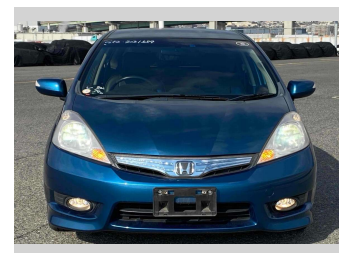

2012 Honda Fit Shuttle Hybrid Smart Selection

Purchase Price **\$7,900**
Includes GST
 Excludes on-road costs of \$595

Finance may be available on this vehicle. Ask one of our friendly staff for more information.

Body Style
5 door, Station Wagon

Odometer
76,315 km

Engine
1300 cc, Hybrid

Fuel Type
Hybrid

Transmission
Automatic, 2WD

Wheels
 -

VIN
 -

Interior
Gray