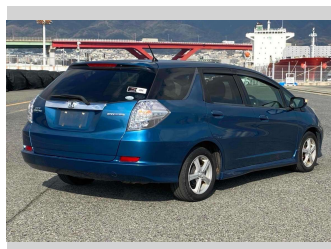

2012 Honda Fit Shuttle Hybrid Smart Selection

Purchase Price **\$7,900**
Includes GST
 Excludes on-road costs of \$595

Finance may be available on this vehicle. Ask one of our friendly staff for more information.

Body Style
5 door, Station Wagon

Odometer
76,315 km

Engine
1300 cc, Hybrid

Fuel Type
Hybrid

Transmission
Automatic, 2WD

Wheels
 -

VIN
 -

Interior
Gray