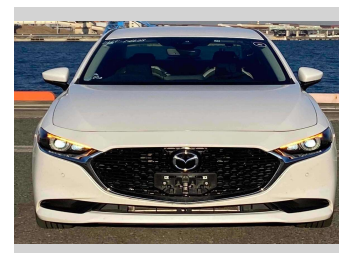

2019 Mazda 3 20S PROACTIVE

Purchase Price **\$19,900**

Includes GST
Excludes on-road costs of \$595

Finance may be available on this vehicle. Ask one of our friendly staff for more information.

Gain peace of mind with Mechanical Breakdown Insurance. **Ask us how.**

Body Style
4 door, Sedan

Odometer
95,931 km

Engine
2000 cc

Fuel Type
Petrol

Transmission
Automatic, 2WD

Wheels
-

VIN
-

Interior
Gray