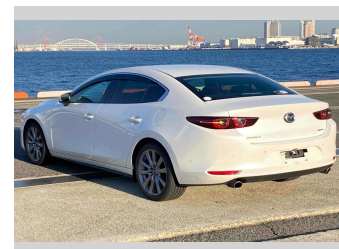

2019 Mazda 3 20S PROACTIVE

Purchase Price **\$19,900**

Includes GST
Excludes on-road costs of \$595

Finance may be available on this vehicle. Ask one of our friendly staff for more information.

Gain peace of mind with Mechanical Breakdown Insurance. **Ask us how.**

Body Style
4 door, Sedan

Odometer
95,931 km

Engine
2000 cc

Fuel Type
Petrol

Transmission
Automatic, 2WD

Wheels
-

VIN
-

Interior
Gray