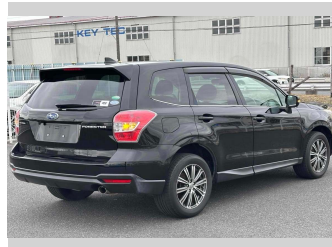

# 2014 Subaru Forester 2.0I-L EYESIGHT

**Purchase Price** **\$14,880**

Includes GST  
Excludes on-road costs of \$595

Finance may be available on this vehicle. Ask one of our friendly staff for more information.

Body Style  
**5 door, SUV / 4x4**

Odometer  
**93,997 km**

Engine  
**2000 cc**

Fuel Type  
**Petrol**

Transmission  
**Automatic, 4WD**

Wheels  
-

VIN  
-

Interior  
**Gray**