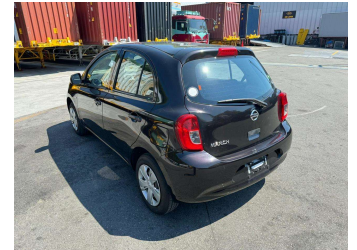

2016 Nissan March S

Purchase Price

\$9,500

Includes GST
Excludes on-road costs of \$595

Finance may be available on this vehicle. Ask one of our friendly staff for more information.

Gain peace of mind with Mechanical Breakdown Insurance. **Ask us how.**

Top features

- » ABS Brakes
- » Air Conditioning
- » Electric Windows
- » Power Steering

Body Style

5 door, Hatchback

Odometer

65,265 km

Engine

1200 cc

Fuel Type

Petrol

Transmission

Automatic, 2WD

Wheels

-

VIN

7AT0DH0KX24065863