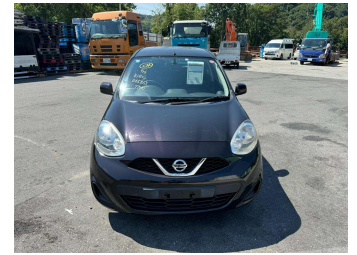

2016 Nissan March S

Purchase Price

\$9,500

Includes GST
Excludes on-road costs of \$595

Finance may be available on this vehicle. Ask one of our friendly staff for more information.

Gain peace of mind with Mechanical Breakdown Insurance. **Ask us how.**

Top features

- » ABS Brakes
- » Air Conditioning
- » Electric Windows
- » Power Steering

Body Style

5 door, Hatchback

Odometer

65,265 km

Engine

1200 cc

Fuel Type

Petrol

Transmission

Automatic, 2WD

Wheels

-

VIN

7AT0DH0KX24065863