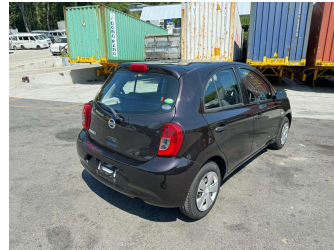

2016 Nissan March S

Purchase Price

\$9,500

Includes GST
Excludes on-road costs of \$595

Finance may be available on this vehicle. Ask one of our friendly staff for more information.

Gain peace of mind with Mechanical Breakdown Insurance. **Ask us how.**

Top features

- » ABS Brakes
- » Air Conditioning
- » Electric Windows
- » Power Steering

Body Style

5 door, Hatchback

Odometer

65,265 km

Engine

1200 cc

Fuel Type

Petrol

Transmission

Automatic, 2WD

Wheels

-

VIN

7AT0DH0KX24065863