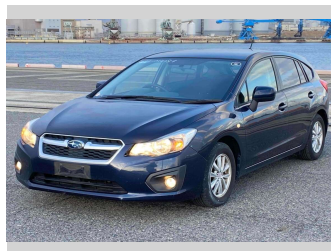

2013 Subaru Impreza Sports 1.6i-L

Purchase Price **\$9,780**
Includes GST
 Excludes on-road costs of \$595

Finance may be available on this vehicle. Ask one of our friendly staff for more information.

Gain peace of mind with Mechanical Breakdown Insurance. **Ask us how.**

- Top features**
- » ABS Brakes
 - » Air Conditioning
 - » Alloys
 - » Car Stereo
 - » CD Player
 - » Electric Windows
 - » Fog Lights
 - » Keyless Entry
 - » Power Steering
 - » Spoiler

Body Style
5 door, Hatchback

Odometer
88,309 km

Engine
1600 cc

Fuel Type
Petrol

Transmission
Automatic, 2WD

Wheels
 -

VIN
 -

Interior
Gray

Safety
 -

Reg No.

-

Ext Colour

Black

History

-

Seats

5 seats