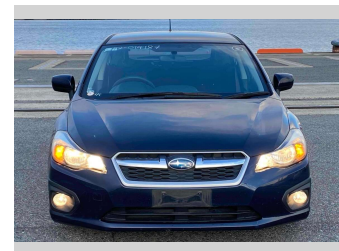

2013 Subaru Impreza Sports 1.6i-L

Purchase Price **\$9,780**
Includes GST
 Excludes on-road costs of \$595

Finance may be available on this vehicle. Ask one of our friendly staff for more information.

Gain peace of mind with Mechanical Breakdown Insurance. **Ask us how.**

- Top features**
- » ABS Brakes
 - » Air Conditioning
 - » Alloys
 - » Car Stereo
 - » CD Player
 - » Electric Windows
 - » Fog Lights
 - » Keyless Entry
 - » Power Steering
 - » Spoiler

Body Style
5 door, Hatchback

Odometer
88,309 km

Engine
1600 cc

Fuel Type
Petrol

Transmission
Automatic, 2WD

Wheels
 -

VIN
 -

Interior
Gray

Safety
 -

Reg No.

-

Ext Colour

Black

History

-

Seats

5 seats