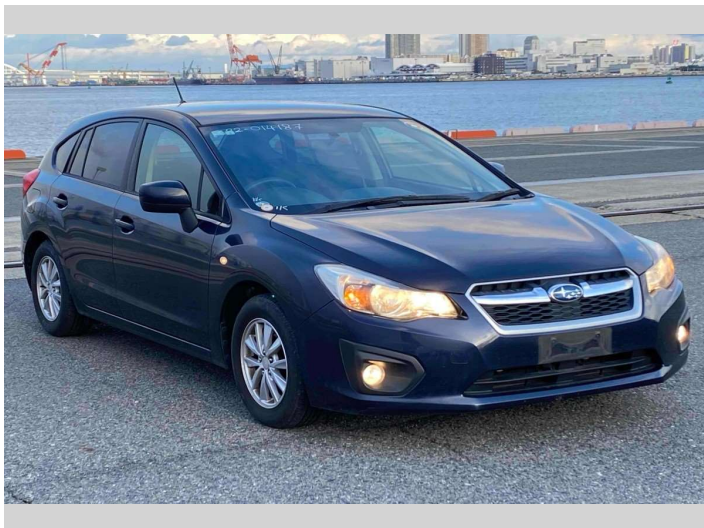

2013 Subaru Impreza Sports 1.6i-L

Purchase Price **\$9,780**
Includes GST
 Excludes on-road costs of \$595

Finance may be available on this vehicle. Ask one of our friendly staff for more information.

Gain peace of mind with Mechanical Breakdown Insurance. **Ask us how.**

- Top features**
- » ABS Brakes
 - » Air Conditioning
 - » Alloys
 - » Car Stereo
 - » CD Player
 - » Electric Windows
 - » Fog Lights
 - » Keyless Entry
 - » Power Steering
 - » Spoiler

Body Style
5 door, Hatchback

Odometer
88,309 km

Engine
1600 cc

Fuel Type
Petrol

Transmission
Automatic, 2WD

Wheels
 -

VIN
 -

Interior
Gray

Safety
 -

Reg No.

-

Ext Colour

Black

History

-

Seats

5 seats