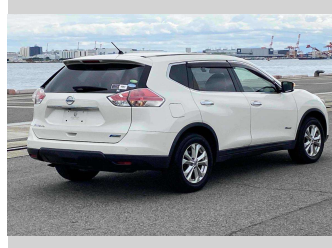

2015 Nissan X-Trail 20X Hybrid

Purchase Price **\$19,490**

Includes GST
Excludes on-road costs of \$595

Finance may be available on this vehicle. Ask one of our friendly staff for more information.

Gain peace of mind with Mechanical Breakdown Insurance. **Ask us how.**

- Top features**
- » ABS Brakes
 - » Air Conditioning
 - » Electric Windows
 - » Power Steering

Body Style
5 door, SUV / 4x4

Odometer
92,814 km

Engine
2000 cc, Hybrid

Fuel Type
Hybrid

Transmission
Automatic, 4WD

Wheels
-

VIN
-

Interior
Gray

Safety
-

Reg No.
-

Ext Colour
Pearl White

History
-

Seats
5 seats