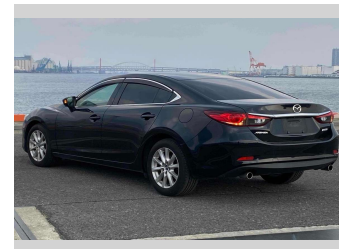

# 2013 Mazda Atenza 20S

**Purchase Price** **\$13,900**

Includes GST  
Excludes on-road costs of \$595

Finance may be available on this vehicle. Ask one of our friendly staff for more information.

Gain peace of mind with Mechanical Breakdown Insurance. **Ask us how.**