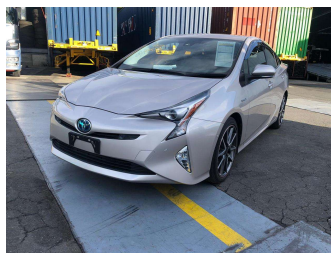

# 2016 Toyota Prius A

**Purchase Price** **\$16,500**  
Includes GST  
Excludes on-road costs of \$595

Finance may be available on this vehicle. Ask one of our friendly staff for more information.

Gain peace of mind with Mechanical Breakdown Insurance. **Ask us how.**

- Top features**
- » ABS Brakes
  - » Air Conditioning
  - » Electric Windows
  - » Fog Lights
  - » Power Steering
  - » Winker Mirror

Body Style  
**5 door, Hatchback**

Odometer  
**75,637 km**

Engine  
**1800 cc, Hybrid**

Fuel Type  
**Hybrid**

Transmission  
**Automatic, 2WD**

Wheels  
-

VIN  
-

Interior  
**Gray**

Safety

Based on 2023 VSRR rating

Reg No.