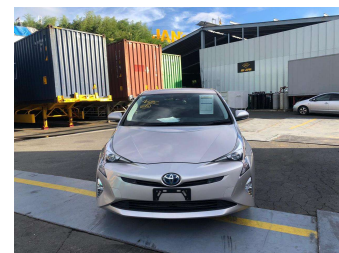

2016 Toyota Prius A

Purchase Price **$16,500**
Includes GST
Excludes on-road costs of $595

Finance may be available on this vehicle. Ask one of our friendly staff for more information.

Gain peace of mind with Mechanical Breakdown Insurance. **Ask us how.**

1. **Top features**
2. » ABS Brakes
   - » Air Conditioning
   - » Electric Windows
   - » Fog Lights
   - » Power Steering
   - » Winker Mirror

Body Style
5 door, Hatchback

Odometer
75,637 km

Engine
1800 cc, Hybrid

Fuel Type
Hybrid

Transmission
Automatic, 2WD

Wheels
-

VIN
-

Interior
Gray

Safety

Based on 2023 VSRR rating

Reg No.

-

Ext Colour
Silver

History

-

Seats
5 seats

CO2 Emissions

-

Energy Economy

☆☆☆☆☆☆

Annual fuel cost not available

Energy Consumption unknown.

Stock ID: 1133123

Jan Japan - East Tamaki | Phone 09 972 1204 | Email sales@janjapan.co.nz
10 Progressive Way, East Tāmaki, Auckland 2016, New Zealand
www.janjapan.co.nz