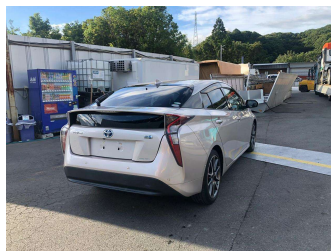

# 2016 Toyota Prius A

**Purchase Price** **\$16,500**  
Includes GST  
Excludes on-road costs of \$595

Finance may be available on this vehicle. Ask one of our friendly staff for more information.

Gain peace of mind with Mechanical Breakdown Insurance. **Ask us how.**

- Top features**
- » ABS Brakes
  - » Air Conditioning
  - » Electric Windows
  - » Fog Lights
  - » Power Steering
  - » Winker Mirror

Body Style  
**5 door, Hatchback**

Odometer  
**75,637 km**

Engine  
**1800 cc, Hybrid**