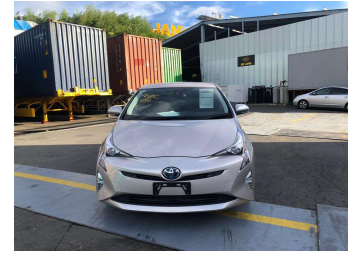

2016 Toyota Prius A

Purchase Price

$17,500

Includes GST
Excludes on-road costs of $595

Finance may be available on this vehicle. Ask one of our friendly staff for more information.

Gain peace of mind with Mechanical Breakdown Insurance. **Ask us how.**

Top features

- » ABS Brakes
- » Air Conditioning
- » Electric Windows
- » Fog Lights
- » Power Steering
- » Winker Mirror

Body Style

5 door, Hatchback

Odometer

75,637 km

Engine

1800 cc, Hybrid

Fuel Type

Hybrid

Transmission

Automatic, 2WD

Wheels

-

VIN

-

Interior

Gray

Safety

Based on 2023 VSRR rating

Reg No.

-

Ext Colour

Silver

History

-

Seats

5 seats

CO2 Emissions

-

Energy Economy

☆☆☆☆☆☆

Annual fuel cost not available

Energy Consumption unknown.

Stock ID: 1133123

Jan Japan - East Tamaki | Phone 09 972 1204 | Email sales@janjapan.co.nz
10 Progressive Way, East Tāmaki, Auckland 2016, New Zealand
www.janjapan.co.nz

★★★★☆
4.30 | 284 reviews