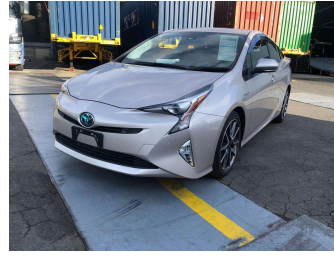

# 2016 Toyota Prius A

Purchase Price

**\$17,500**

Includes GST  
Excludes on-road costs of \$595

Finance may be available on this vehicle. Ask one of our friendly staff for more information.

Gain peace of mind with Mechanical Breakdown Insurance. **Ask us how.**

## Top features

- » ABS Brakes
- » Air Conditioning
- » Electric Windows
- » Fog Lights
- » Power Steering
- » Winker Mirror

Body Style

**5 door, Hatchback**

Odometer

**75,637 km**

Engine

**1800 cc, Hybrid**

Fuel Type

**Hybrid**

Transmission

**Automatic, 2WD**

Wheels

-

VIN

-