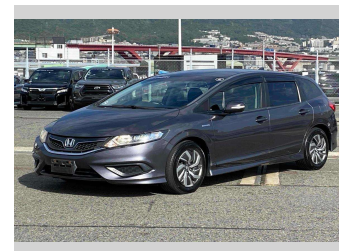

2015 Honda JADE Hybrid

Purchase Price **POA**

Includes GST
Excludes on-road costs of \$595

Finance may be available on this vehicle. Ask one of our friendly staff for more information.

Gain peace of mind with Mechanical Breakdown Insurance. **Ask us how.**

- Top features**
- » ABS Brakes
 - » Air Conditioning
 - » Electric Windows
 - » Power Steering
 - » Spoiler
 - » Winker Mirror

Body Style
5 door, Station Wagon

Odometer
91,058 km

Engine
1500 cc, Hybrid

Fuel Type
Hybrid

Transmission
Automatic, 2WD

Wheels
-

VIN
-

Interior
Gray

Safety
-

Reg No.
-

Ext Colour
Gray

History
-