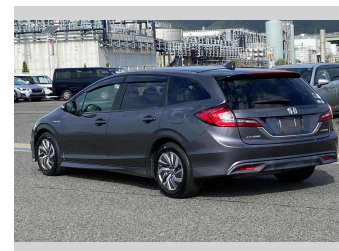

2015 Honda JADE Hybrid

Purchase Price **POA**

Includes GST
Excludes on-road costs of \$595

Finance may be available on this vehicle. Ask one of our friendly staff for more information.

Gain peace of mind with Mechanical Breakdown Insurance. **Ask us how.**

- Top features**
- » ABS Brakes
 - » Air Conditioning
 - » Electric Windows
 - » Power Steering
 - » Spoiler
 - » Winker Mirror

Body Style
5 door, Station Wagon

Odometer
91,058 km

Engine
1500 cc, Hybrid

Fuel Type
Hybrid

Transmission
Automatic, 2WD

Wheels
-

VIN
-

Interior
Gray

Safety
-

Reg No.
-

Ext Colour
Gray

History
-