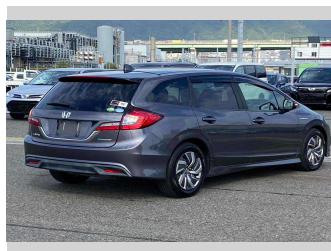

2015 Honda JADE Hybrid

Purchase Price **POA**

Includes GST
Excludes on-road costs of \$595

Finance may be available on this vehicle. Ask one of our friendly staff for more information.

Gain peace of mind with Mechanical Breakdown Insurance. **Ask us how.**

- Top features**
- » ABS Brakes
 - » Air Conditioning
 - » Electric Windows
 - » Power Steering
 - » Spoiler
 - » Winker Mirror

Body Style
5 door, Station Wagon

Odometer
91,058 km

Engine
1500 cc, Hybrid

Fuel Type
Hybrid

Transmission
Automatic, 2WD

Wheels
-

VIN
-

Interior
Gray

Safety
-

Reg No.
-

Ext Colour
Gray

History
-