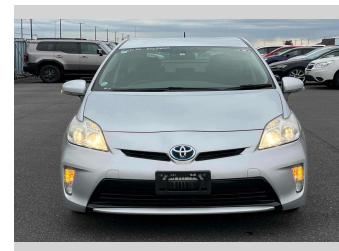

2014 Toyota Prius L

Purchase Price **\$11,280**
Includes GST
Excludes on-road costs of \$595

Finance may be available on this vehicle. Ask one of our friendly staff for more information.

Gain peace of mind with Mechanical Breakdown Insurance. **Ask us how.**

Body Style
5 door, Hatchback

Odometer
96,687 km

Engine
1800 cc, Hybrid

Fuel Type
Hybrid

Transmission
Automatic, 2WD

Wheels
-

VIN
-

Interior
Gray