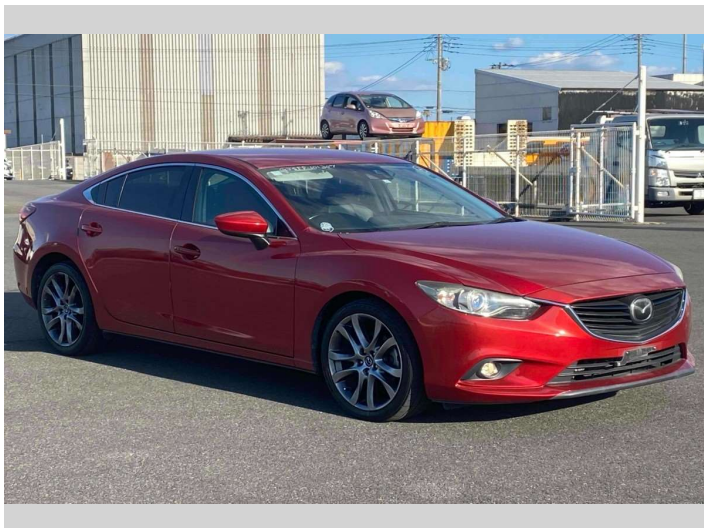

2013 Mazda Ateza 25S L Package

Purchase Price **\$14,900**

Includes GST
Excludes on-road costs of \$595

Finance may be available on this vehicle. Ask one of our friendly staff for more information.

Gain peace of mind with Mechanical Breakdown Insurance. **Ask us how.**

Body Style
4 door, Sedan

Odometer
73,466 km

Engine
2500 cc

Fuel Type
Petrol

Transmission
Automatic, 2WD

Wheels
-

VIN
-

Interior
Gray