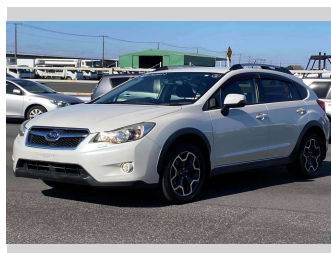

# 2014 Subaru XV 2.0i-L EyeSight

**Purchase Price**

**\$11,990**

Includes GST  
Excludes on-road costs of \$595

Finance may be available on this vehicle. Ask one of our friendly staff for more information.

Odometer  
**96,512 km**

Engine  
**2000 cc**

Fuel Type  
**Petrol**

Transmission  
**Automatic, 2WD**

Wheels  
-

VIN  
-

Interior  
**Gray**

Safety