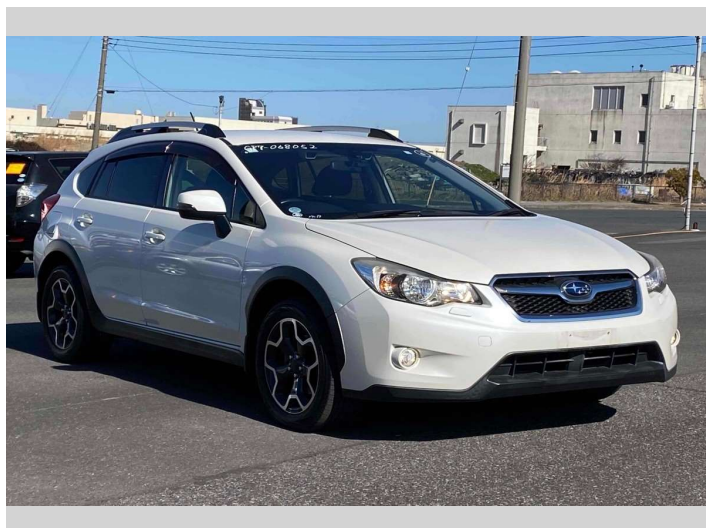

# 2014 Subaru XV 2.0i-L EyeSight

**Purchase Price**

**\$11,990**

Includes GST  
Excludes on-road costs of \$595

Finance may be available on this vehicle. Ask one of our friendly staff for more information.

Odometer  
**96,512 km**

Engine  
**2000 cc**

Fuel Type  
**Petrol**

Transmission  
**Automatic, 2WD**

Wheels  
-

VIN  
-

Interior  
**Gray**

Safety