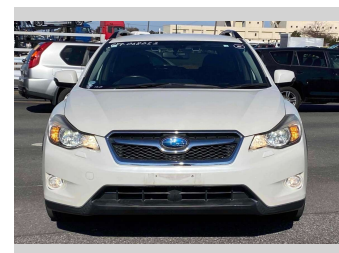

# 2014 Subaru XV 2.0i-L EyeSight

**Purchase Price**

**\$11,990**

Includes GST  
Excludes on-road costs of \$595

Finance may be available on this vehicle. Ask one of our friendly staff for more information.

Odometer  
**96,512 km**

Engine  
**2000 cc**

Fuel Type  
**Petrol**

Transmission  
**Automatic, 2WD**

Wheels  
-

VIN  
-

Interior  
**Gray**

Safety