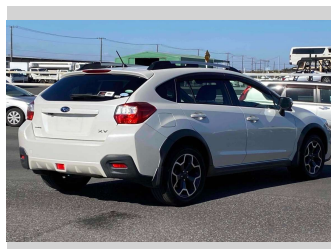

# 2014 Subaru XV 2.0i-L EyeSight

**Purchase Price**

**\$11,990**

Includes GST  
Excludes on-road costs of \$595

Finance may be available on this vehicle. Ask one of our friendly staff for more information.

Odometer  
**96,512 km**

Engine  
**2000 cc**

Fuel Type  
**Petrol**

Transmission  
**Automatic, 2WD**

Wheels  
-

VIN  
-

Interior  
**Gray**

Safety