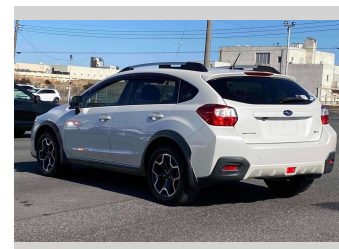

# 2014 Subaru XV 2.0i-L EyeSight

**Purchase Price**

**\$11,990**

Includes GST  
Excludes on-road costs of \$595

Finance may be available on this vehicle. Ask one of our friendly staff for more information.

Odometer  
**96,512 km**

Engine  
**2000 cc**

Fuel Type  
**Petrol**

Transmission  
**Automatic, 2WD**

Wheels  
-

VIN  
-

Interior  
**Gray**

Safety