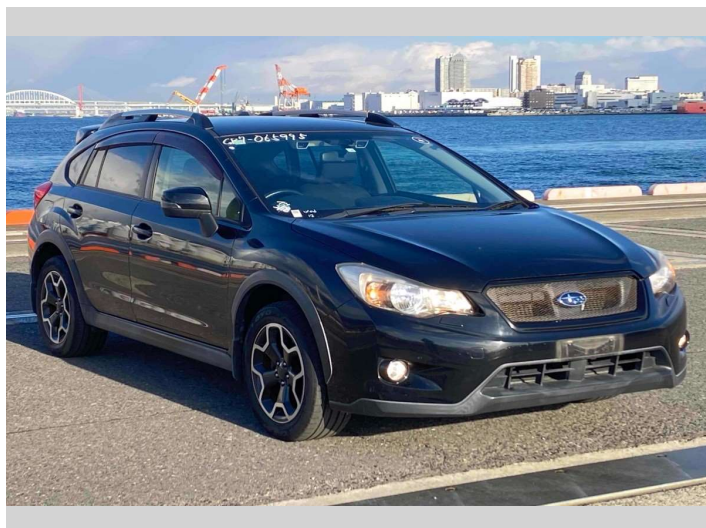

2014 Subaru XV 2.0i-L EyeSight

Purchase Price **\$12,380**

Includes GST
Excludes on-road costs of \$595

Finance may be available on this vehicle. Ask one of our friendly staff for more information.

Gain peace of mind with Mechanical Breakdown Insurance. **Ask us how.**

Body Style
5 door, Hatchback

Odometer
92,430 km

Engine
2000 cc

Fuel Type
Petrol

Transmission
Automatic, 4WD

Wheels
-

VIN
-

Interior
Gray