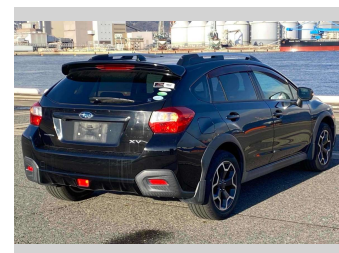

2014 Subaru XV 2.0i-L EyeSight

Purchase Price **\$12,380**

Includes GST
Excludes on-road costs of \$595

Finance may be available on this vehicle. Ask one of our friendly staff for more information.

Gain peace of mind with Mechanical Breakdown Insurance. **Ask us how.**

Body Style
5 door, Hatchback

Odometer
92,430 km

Engine
2000 cc

Fuel Type
Petrol

Transmission
Automatic, 4WD

Wheels
-

VIN
-

Interior
Gray