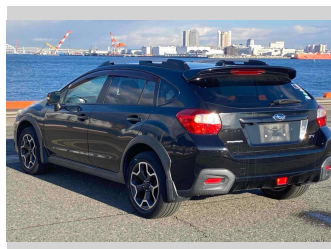

2014 Subaru XV 2.0i-L EyeSight

Purchase Price **\$12,380**

Includes GST
Excludes on-road costs of \$595

Finance may be available on this vehicle. Ask one of our friendly staff for more information.

Gain peace of mind with Mechanical Breakdown Insurance. **Ask us how.**

Body Style
5 door, Hatchback

Odometer
92,430 km

Engine
2000 cc

Fuel Type
Petrol

Transmission
Automatic, 4WD

Wheels
-

VIN
-

Interior
Gray