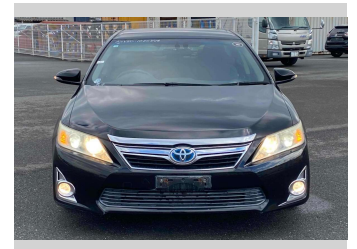

# 2012 Toyota Camry Hybrid - G Package

**Purchase Price** **\$13,600**  
Includes GST  
 Excludes on-road costs of \$595

Finance may be available on this vehicle. Ask one of our friendly staff for more information.

Body Style  
**4 door, Sedan**

Odometer  
**84,631 km**

Engine  
**2500 cc, Hybrid**

Fuel Type  
**Hybrid**

Transmission  
**Automatic, 2WD**

Wheels  
 -

VIN  
 -

Interior  
**Gray**