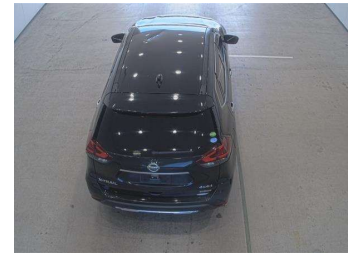

2019 Nissan X-Trail 20Xi hybrid

Purchase Price **POA**

Includes GST
Excludes on-road costs of $595

Finance may be available on this vehicle. Ask one of our friendly staff for more information.

Gain peace of mind with Mechanical Breakdown Insurance. **Ask us how.**

1. **Top features**
2. » ABS Brakes
   - » Air Conditioning
   - » Electric Windows
   - » Power Steering
   - » Spoiler
   - » Winker Mirror

Body Style
5 door, SUV / 4x4

Odometer
89,545 km

Engine
2000 cc, Hybrid

Fuel Type
Hybrid

Transmission
Automatic, 4WD

Wheels
-

VIN
-

Interior
Gray

Safety
-

Reg No.
-

Ext Colour
Black

History
-

Seats
5 seats

CO2 Emissions
-

Energy Economy
-

Stock ID: 1140871

Jan Japan - Mt Wellington | Phone 09 278 9643 | Email sales.mtw@janjapan.co.nz
5 Fraser Road, Mount Wellington, Auckland 1072
www.janjapan.co.nz