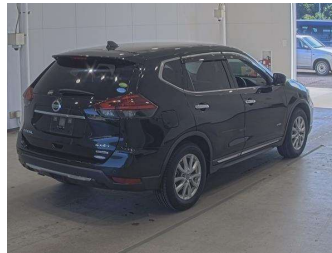

2019 Nissan X-Trail 20Xi hybrid

Purchase Price **POA**

Includes GST
Excludes on-road costs of \$595

Finance may be available on this vehicle. Ask one of our friendly staff for more information.

Gain peace of mind with Mechanical Breakdown Insurance. **Ask us how.**

- Top features**
- » ABS Brakes
 - » Air Conditioning
 - » Electric Windows
 - » Power Steering
 - » Spoiler
 - » Winker Mirror

Body Style
5 door, SUV / 4x4

Odometer
89,545 km

Engine
2000 cc, Hybrid

Fuel Type
Hybrid

Transmission
Automatic, 4WD

Wheels
-

VIN
-

Interior
Gray

Safety
-

Reg No.
-

Ext Colour
Black

History
-